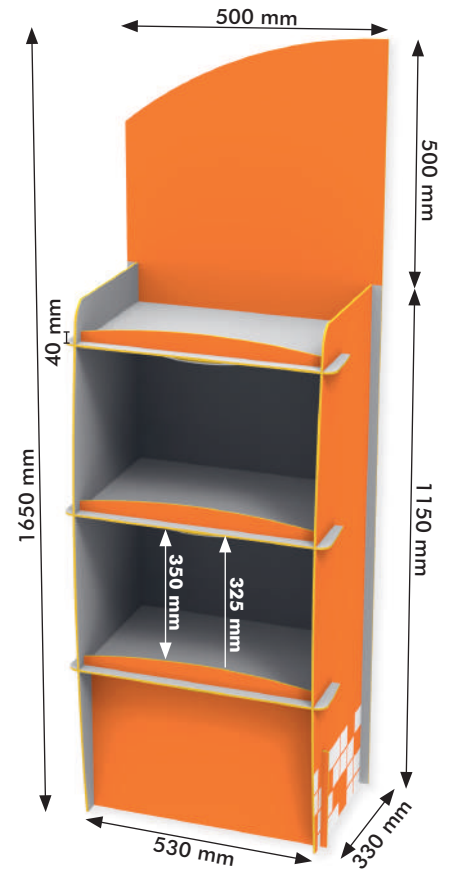

Outer overall dimensions:

- Width: 530 mm
- Depth: 330 mm (max.)
- Height: 1150 mm (without header)
- Standard header: 500x500 mm (visible)

Inner shelf dimensions:

- Width: 530 mm
- Depth: 328 mm (max.)
- Space between shelves: 350 mm
- Distance between shelf fronts: 325 mm

Maximum shelf load: 20 kg

Material: HDF 5 mm

Digital Print: Front, sides, header front side (orange areas)