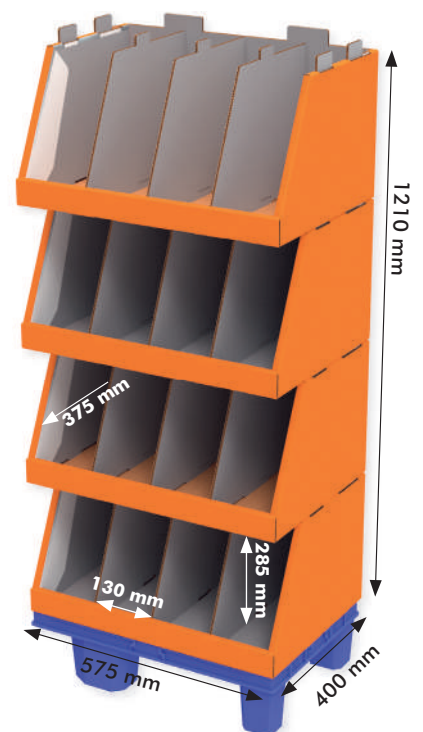

Outer overall dimensions:

- Width: 575 mm
- Depth: 400 mm
- Height: 1210 mm

Inner shelf dimensions:

- Width: 130 mm x 4
- Depth: 375 mm
- Height: 285 mm

Maximum shelf load: 10 kg

Material: Corrugated cardboard 5 mm

Digital Print: Front, exterior sides and back