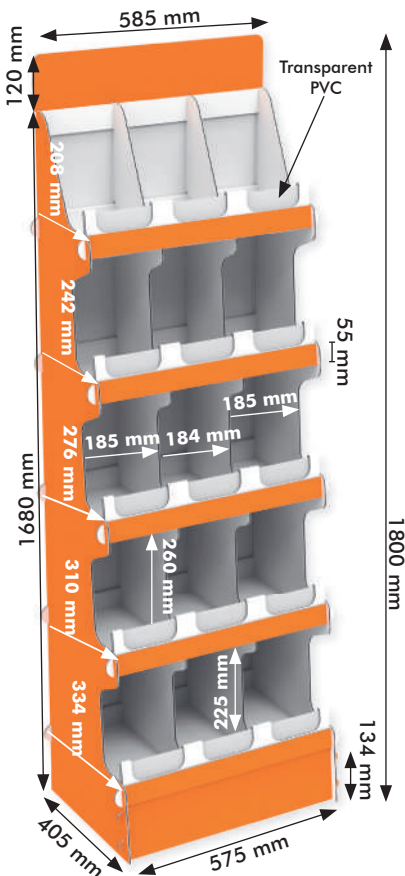

Display 405x575x1680+120 mm Header [0037319]

Outer overall dimensions:

- Width: 575 mm
- Depth: 405 mm
- Height: 1680 mm (without header)
- Standard header: 120x575 mm (visible)

Inner shelf dimensions:

- Width: 555 mm
- Depth: 334 mm
- Space between shelves: 260 mm
- Distance between shelf fronts: 225 mm