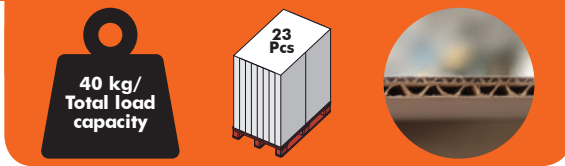

Display 370x470x1580 mm [0030822]

Prices:

• 11 Pcs:	54.72 €/Pcs
• 23 Pcs:	41.88 €/Pcs
• 46 Pcs:	36.04 €/Pcs
• 69 Pcs:	34.74 €/Pcs
• 115 Pcs:	33.36 €/Pcs
• 230 Pcs:	32.08 €/Pcs

Prices without VAT

Delivery EXW Timișoara, Romania

What is included in the price:

- The flat folded display individually packed in a brown carton box
- Assembly instructions
- 8 Plastic rivets needed for manual assembly
- Pallet packaging
- Header

Optionals (not included in the prices):

- Clear shelf liners to attach price labels
- Clear plastic bottom tray against humidity

Packing:

Individual box:
1600x485x70 mm - 4.8 kg

One pallet:

- 23 Pcs
- 133 kg
- 800x1200x1745 mm

[The pallet height may vary, depending on the specific truck requirements]