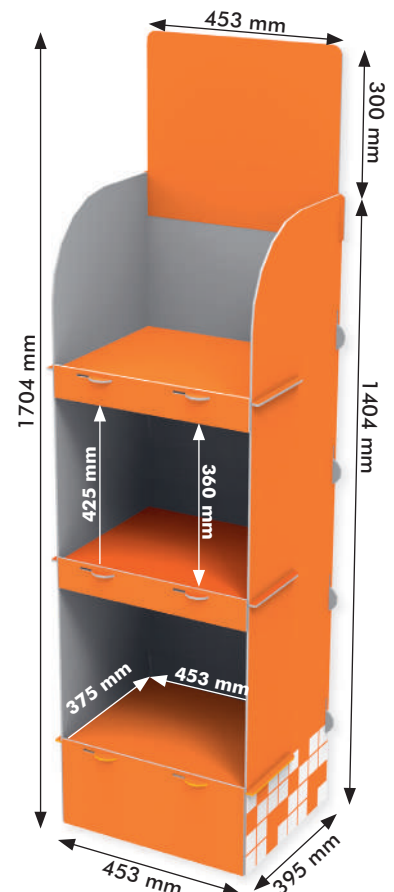

Outer overall dimensions:

- Width: 453 mm
- Depth: 395 mm
- Height: 1404 mm (without header)
- Standard header: 300x453 mm (visible)

Inner shelf dimensions:

- Width: 453 mm
- Depth: 375 mm
- Space between shelves: 425 mm
- Distance between shelf fronts: 360 mm