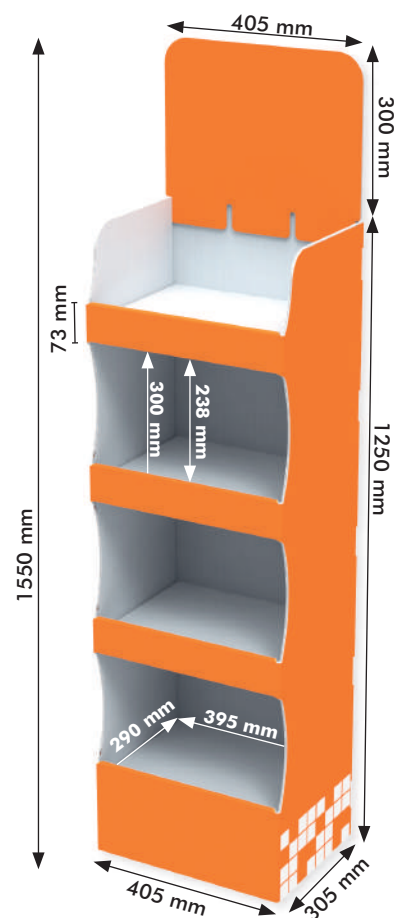

Outer overall dimensions:

- Width: 405 mm
- Depth: 305 mm
- Height: 1250 mm (without header)
- Standard header: 300x405 mm (visible)

Inner shelf dimensions:

- Width: 395 mm
- Depth: 290 mm
- Space between shelves: 300 mm
- Distance between shelf fronts: 238 mm

Maximum shelf load: 10 kg

Material: Corrugated polypropylene 5 mm

Digital Print: Front, sides, header front side (orange areas)

Display 460x460x855 mm [0037315]