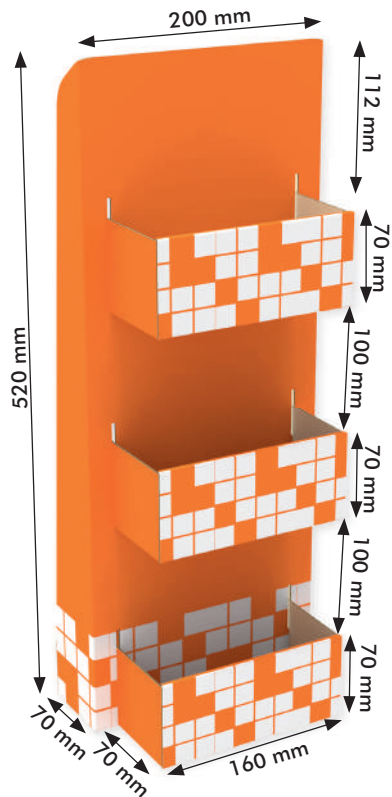

One pallet:

- 1800 Pcs
- 205 kg
- 800x1200x1145 mm

[The pallet height may vary, depending on the specific truck requirements]

Counter Display 158x150+150 mm Header [0042973]

Outer overall dimensions:

- Width: 158 mm
- Depth: 140 mm
- Height: 150 mm (without header)
- Standard header: 150x142 mm

adjustable shelf height
10° or 25°

Outer overall dimensions:

- Width: 225 mm
- Depth: 160 mm
- Height: 360 mm (without header)
- Standard header: 215x55 mm (visible)

Inner shelf dimensions:

- Width: 213 mm
- Depth: 160 mm
- Space between shelves: 110 mm
- Distance between shelf fronts: 80 mm min. -> 160 mm max. (adjustable)

Outer overall dimensions:

- Width: 125 mm
- Depth: 225 mm
- Height: 520 mm (without header)
- Standard header: 125x131 mm (visible)

Inner shelf dimensions:

- Width: 118 mm
- Depth: 231 mm
- Space between shelves: 133 mm

Maximum shelf load: 500 gr

Material: Corrugated cardboard 1,5 mm

Digital Print: Front, sides, header front side (orange areas)

Counter Display 140x200x520 mm [0043767]

Outer overall dimensions:

- Width: 200 mm
- Depth: 140 mm
- Height: 520 mm