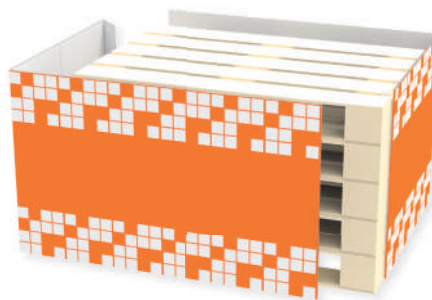

Display Pallet-wrap 1220x820x750 mm [0030602]

Prices:

- 17 Pcs: 36.46 €/Pcs
- 35 Pcs: 27.74 €/Pcs
- 70 Pcs: 23.88 €/Pcs
- 105 Pcs: 22.62 €/Pcs
- 175 Pcs: 21.50 €/Pcs
- 350 Pcs: 20.44 €/Pcs

Prices without VAT

Delivery EXW Timișoara, Romania

What is included in the price:

- The flat folded display individually packed in a brown carton box
- Assembly instructions
- Pallet packaging

Packing

Individual box:
1245x765x33 mm - 3.3 kg

One pallet:

- 35 Pcs
- 138 kg
- 800x1200x1390 mm

[The pallet height may vary, depending on the specific truck requirements]

Outer overall dimensions:

- Width: 1220 mm
- Depth: 820 mm
- Height: 750 mm

Material: Corrugated cardboard 5 mm

Digital Print: Full print one side (orange areas)