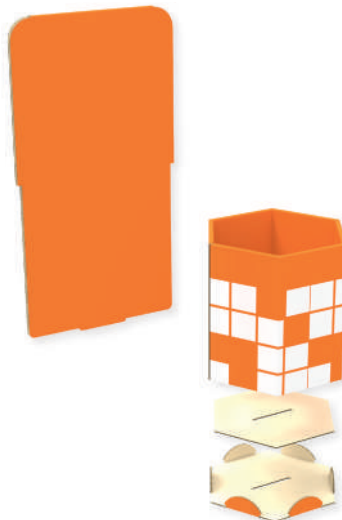

Inner shelf dimensions:

- Width: 185 mm
- Depth: 190 mm
- Height: 220 mm

Maximum load: 500 g

Material: Corrugated cardboard 1,5 mm (CO3E)

Digital Print: Front and sides

Prices:

- 900 Pcs: 0.92 €/Pcs
- 1800 Pcs: 0.82 €/Pcs
- 3600 Pcs: 0.76 €/Pcs
- 5400 Pcs: 0.74 €/Pcs
- 9000 Pcs: 0.72 €/Pcs
- 18000 Pcs: 0.72 €/Pcs

- Header in different shape & format
- Clear shelf liners to attach price labels
- Clear plastic bottom tray against humidity
- Printing on any other sides of the display (back or inside)

Packing

Thermo foil:
540x708x75 mm - 5 kg

One pallet:

- 1800 Pcs
- 205 kg
- 800x1200x1145 mm

[The pallet height may vary, depending on the specific truck requirements]

Counter Display 158x150+150 mm Header [0042973]

Outer overall dimensions:

- Width: 158 mm
- Depth: 140 mm
- Height: 150 mm (without header)
- Standard header: 150x142 mm

Inner shelf dimensions:

- Width: 142 mm
- Depth: 62 mm
- Height: 150 mm

Maximum load: 500 g

Material: Corrugated cardboard 1,5 mm (CO3E)

Digital Print: Full print (orange areas)

Prices:

- 440 Pcs: 2.26 €/Pcs
- 880 Pcs: 2.10 €/Pcs
- 1760 Pcs: 2.06 €/Pcs
- 2640 Pcs: 2.04 €/Pcs
- 4400 Pcs: 1.80 €/Pcs
- 8800 Pcs: 1.62 €/Pcs