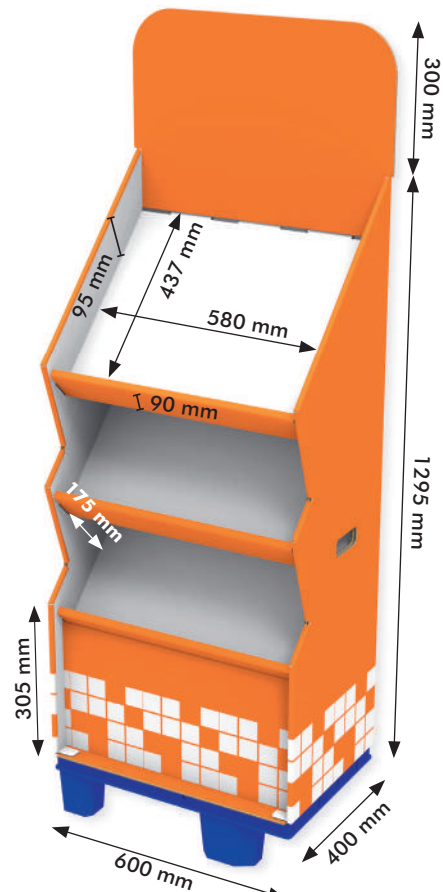

Outer overall dimensions:

- Width: 600 mm
- Depth: 400 mm
- Height: 1295 mm (without header)
- Standard header: 600x300 mm

Inner shelf dimensions:

- Width: 580 mm
- Depth: 437 mm
- Space between shelves: 175 mm

Maximum shelf load: 10 kg

Material: Corrugated cardboard 5 mm

Digital Print: Front, sides (inside+outside), header front side (orange areas)