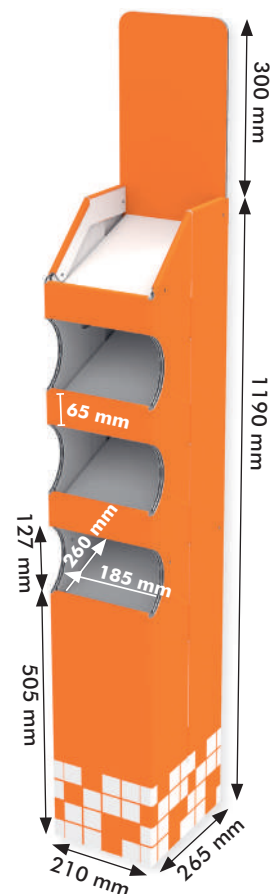

[The pallet height may vary, depending on the specific truck requirements]

Display 430x335x537+423 mm Header [0045617]

Outer overall dimensions:

- Width: 335 mm
- Depth: 430 mm
- Height: 537 mm (without header)
- Standard header: 335x423 mm (visible)

[The pallet height may vary, depending on the specific truck requirements]

Outer overall dimensions:

- Width: 600 mm
- Depth: 402 mm
- Height: 1350 mm (without header)
- Standard header: 250x600 mm (visible)

One pallet:

- 25 Pcs
- 100 kg
- 800x1200x1410 mm

[The pallet height may vary, depending on the specific truck requirements]

Outer overall dimensions:

- Width: 210 mm
- Depth: 265 mm
- Height: 1190 mm (without header)
- Standard header: 300x210 mm (visible)

Display 325x525x1200+355 mm Header [0030487]

Outer overall dimensions:

- Width: 525 mm
- Depth: 325 mm
- Height: 1200 mm (without header)
- Standard header: 355x525 mm (visible)

Inner shelf dimensions:

- Width: 485 mm
- Depth: 295 mm
- Space between shelves: 300 mm
- Distance between shelf fronts: 260 mm
- Distance between shelf crossbeam: 252 mm
- Inclination shelves: 10° Degrees