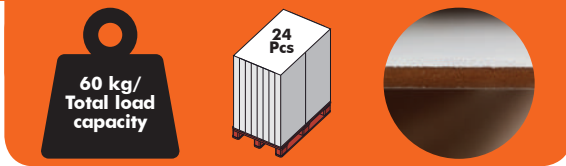

Display HDF 330x530x1150+500 mm Header [0030355]

Prices:

• 12 Pcs:	99.70 €/Pcs
• 24 Pcs:	84.76 €/Pcs
• 48 Pcs:	78.22 €/Pcs
• 72 Pcs:	77.08 €/Pcs
• 120 Pcs:	75.38 €/Pcs
• 240 Pcs:	73.72 €/Pcs

Prices without VAT

Delivery EXW Timișoara, Romania

What is included in the price:

- The flat folded display individually packed in a brown carton box
- Assembly instructions
- Pallet packaging

Optionals (not included in the prices):

- Header in different shape & format
- Clear plastic bottom tray against humidity

Packing:

Individual box:
1770x650x45 mm - 9 kg

One pallet:

- 24 Pcs
- 238 kg
- 800x1200x1915 mm

[The pallet height may vary, depending on the specific truck requirements]