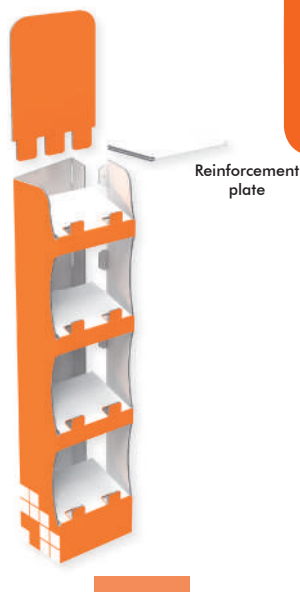

Display 200x300x1190+350 mm Header [0028914]

Prices:

• 44 Pcs:	17.14 €/Pcs
• 88 Pcs:	14.56 €/Pcs
• 176 Pcs:	13.36 €/Pcs
• 264 Pcs:	13.20 €/Pcs
• 440 Pcs:	12.68 €/Pcs
• 880 Pcs:	12.24 €/Pcs

Prices without VAT

Delivery EXW Timișoara, Romania

What is included in the price:

- The flat folded display individually packed in a brown carton box
- 3 Plastic rivets needed for manual assembly
- Assembly instructions
- Pallet packaging

Options (not included in the prices):

- Header in different shape & format
- Clear shelf liners to attach price labels
- Clear plastic bottom tray against humidity

Packing

Individual box:
1200x550x32 mm - 1.5 kg

One pallet:

- 88 Pcs
- 154 kg
- 800x1200x2345 mm

[The pallet height may vary, depending on the specific truck requirements]

Outer overall dimensions:

- Width: 300 mm
- Depth: 200 mm
- Height: 1190 mm (without header)
- Standard header: 300x350 mm (visible)

Inner shelf dimensions:

- Width: 295 mm
- Depth: 190 mm
- Space between shelves: 300 mm
- Distance between shelf fronts: 230 mm

Maximum shelf load: 5 kg

Material: Corrugated cardboard 5 mm

Digital Print: Front, sides, header front side (orange areas)