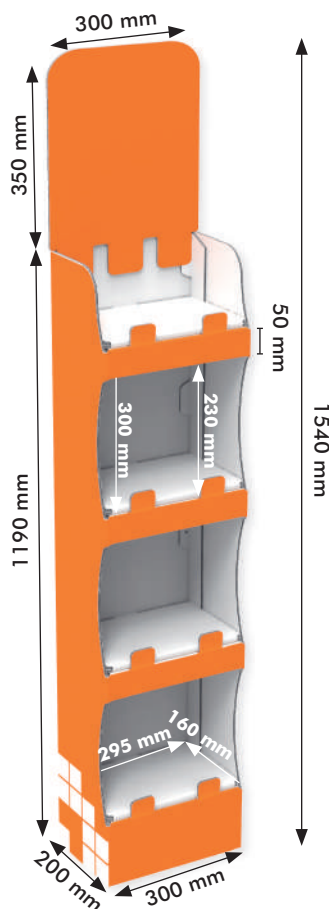

Display 200x300x1190+350 mm Header [0028914]

Prices:

• 44 Pcs:	17.14 €/Pcs
• 88 Pcs:	14.56 €/Pcs
• 176 Pcs:	13.36 €/Pcs
• 264 Pcs:	13.20 €/Pcs
• 440 Pcs:	12.68 €/Pcs
• 880 Pcs:	12.24 €/Pcs

Prices without VAT

Delivery EXW Timișoara, Romania

What is included in the price:

- The flat folded display individually packed in a brown carton box
- 3 Plastic rivets needed for manual assembly
- Assembly instructions
- Pallet packaging

Options (not included in the prices):

- Header in different shape & format
- Clear shelf liners to attach price labels
- Clear plastic bottom tray against humidity

Packing

Individual box:
1200x550x32 mm - 1.5 kg

One pallet:

- 88 Pcs
- 154 kg
- 800x1200x2345 mm

[The pallet height may vary, depending on the specific truck requirements]

Outer overall dimensions:

- Width: 300 mm
- Depth: 200 mm
- Height: 1190 mm (without header)
- Standard header: 300x350 mm (visible)

Inner shelf dimensions:

- Width: 295 mm
- Depth: 190 mm
- Space between shelves: 300 mm
- Distance between shelf fronts: 230 mm

Maximum shelf load: 5 kg

Material: Corrugated cardboard 5 mm

Digital Print: Front, sides, header front side (orange areas)