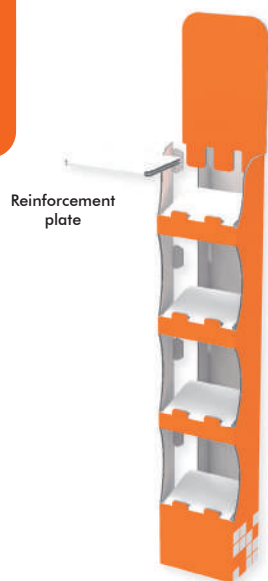

Inner shelf dimensions:

- Width: 300 mm
- Depth: 114 mm

Maximum shelf load: 5 kg

Material: Corrugated cardboard 5 mm

Digital Print: Front, sides, back (orange areas)

Display 160x235x1190+350 mm Header [0028916]