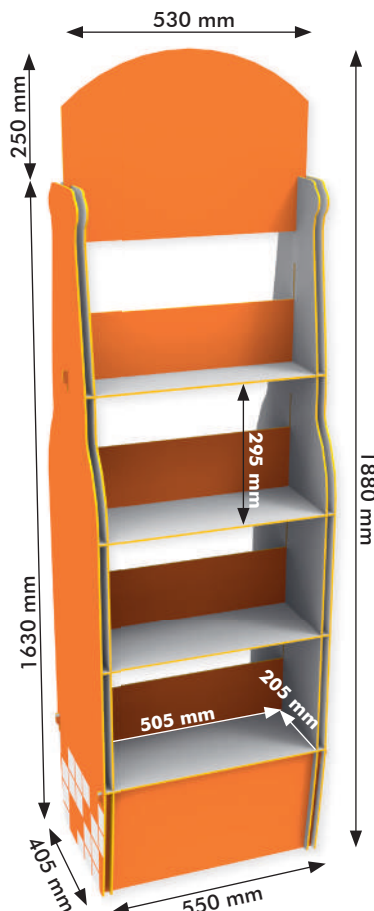

Outer overall dimensions:

- Width: 550 mm
- Depth: 405 mm
- Height: 1630 mm (without header)
- Standard header: 250x530 mm (visible)

Inner shelf dimensions:

- Width: 505 mm
- Depth: 205 mm
- Space between shelves: 295 mm