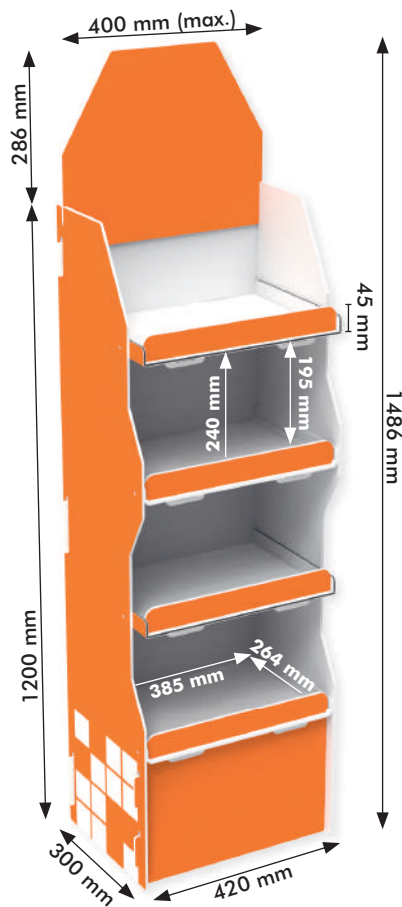

Display 300x420x1200+286 mm Header [0030735]

Outer overall dimensions:

- Width: 420 mm
- Depth: 300 mm
- Height: 1200 mm (without header)
- Standard header: 286x400 mm[max.] (visible)

Inner shelf dimensions:

- Width: 385 mm
- Depth: 264 mm
- Space between shelves: 240 mm
- Distance between shelf fronts: 195 mm

Maximum shelf load: 10 kg

Material: PVC foam 5 mm

Digital Print: Front, sides, header front side (orange areas)

Prices:

- 14 Pcs: 63.66 €/Pcs
- 29 Pcs: 58.60 €/Pcs
- 58 Pcs: 54.84 €/Pcs
- 87 Pcs: 54.42 €/Pcs
- 145 Pcs: 53.58 €/Pcs
- 290 Pcs: 42.70 €/Pcs

Prices without VAT

Delivery EXW Timișoara, Romania

What is included in the price:

- The flat folded display individually packed in a brown carton box
- Assembly instructions
- 8 Plastic rivets needed for manual assembly
- Pallet packaging

Optionals (not included in the prices):

- Header in different shape & format
- Clear shelf liners to attach price labels
- Clear plastic bottom tray against humidity

Packing

Individual box:
1220x435x65 mm - 5.7 kg

One pallet:

- 29 Pcs
- 188 kg
- 800x1200x1365 mm

[The pallet height may vary, depending on the specific truck requirements]