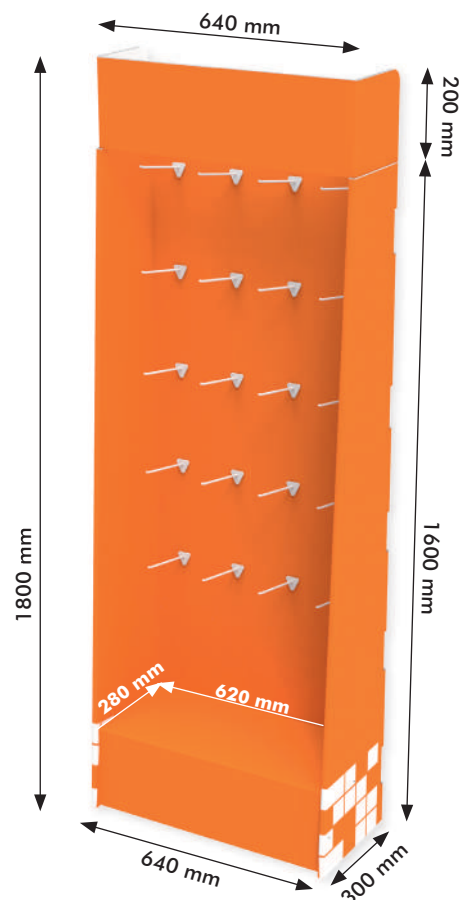

Outer overall dimensions:

- Width: 640 mm
- Depth: 300+200 mm
- Height: 1600 mm (without header)
- Standard header: 200x640 mm (visible)

Inner shelf dimensions:

- Width: 620 mm
- Depth: 280 mm

Maximum hook load: 1.5 kg

Material: Corrugated cardboard 5 mm
Digital Print: Front, sides, header front side (orange areas)