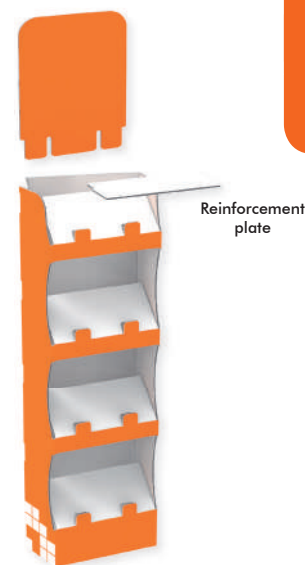

Display 167x350x1190+350 mm Header [0028976]

Prices:

• 44 Pcs:	17.00 €/Pcs
• 88 Pcs:	14.56 €/Pcs
• 176 Pcs:	13.36 €/Pcs
• 264 Pcs:	13.20 €/Pcs
• 440 Pcs:	12.68 €/Pcs
• 880 Pcs:	12.24 €/Pcs

Prices without VAT

Delivery EXW Timișoara, Romania

What is included in the price:

- The flat folded display individually packed in a brown carton box
- 3 Plastic rivets needed for manual assembly
- Assembly instructions
- Pallet packaging

Options (not included in the prices):

- Header in different shape & format
- Clear shelf liners to attach price labels
- Clear plastic bottom tray against humidity

Packing

Individual box:
1200x550x32 mm - 1.45 kg

One pallet:

- 88 Pcs
- 150 kg
- 800x1200x2345 mm

[The pallet height may vary, depending on the specific truck requirements]

Outer overall dimensions:

- Width: 350 mm
- Depth: 167 mm
- Height: 1190 mm (without header)
- Standard header: 350x350 mm (visible)

Inner shelf dimensions:

- Width: 340 mm
- Depth: 160 mm
- Space between shelves: 290 mm
- Distance between shelf fronts: 220 mm

Maximum shelf load: 5 kg

Material: Corrugated cardboard 5 mm

Digital Print: Front, sides, header front side (orange areas)