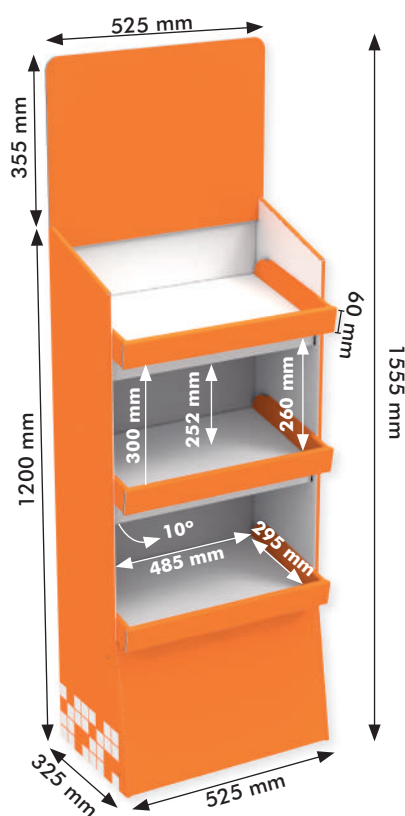

[The pallet height may vary, depending on the specific truck requirements]

Outer overall dimensions:

- Width: 600 mm
- Depth: 402 mm
- Height: 1350 mm (without header)
- Standard header: 250x600 mm (visible)

Outer overall dimensions:

- Width: 660 mm
- Depth: 380 mm
- Height: 1500 mm (without header)
- Standard header: 250x660 mm (visible)

Inner shelf dimensions:

- Width: 640 mm
- Depth: 365 mm
- Space between shelves: 265 mm
- Distance between shelf fronts: 210 mm

Inner shelf dimensions:

- Width: 185 mm
- Depth: 260 mm
- Space between shelves: 127 mm

Maximum shelf load: 4 kg

Material: Corrugated cardboard 5 mm

Digital Print: Front, back, sides, header front side (orange areas)

Display 325x525x1200+355 mm Header [0030487]

Outer overall dimensions:

- Width: 525 mm
- Depth: 325 mm
- Height: 1200 mm (without header)
- Standard header: 355x525 mm (visible)

Inner shelf dimensions:

- Width: 485 mm
- Depth: 295 mm
- Space between shelves: 300 mm
- Distance between shelf fronts: 260 mm
- Distance between shelf crossbeam: 252 mm
- Inclination shelves: 10° Degrees