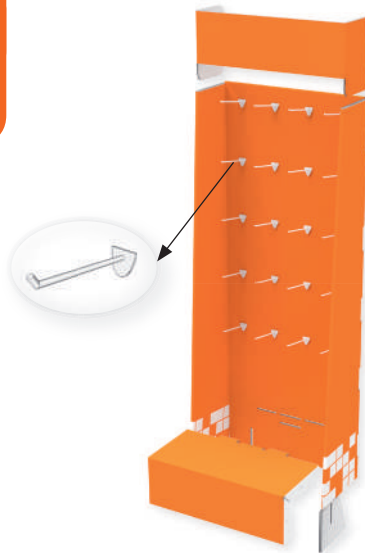

Outer overall dimensions:

- Width: 640 mm
- Depth: 300+200 mm
- Height: 1600 mm (without header)
- Standard header: 200x640 mm (visible)

Inner shelf dimensions:

- Width: 620 mm
- Depth: 280 mm

Maximum hook load: 1.5 kg

Material: Corrugated cardboard 5 mm
Digital Print: Front, sides, header front side (orange areas)