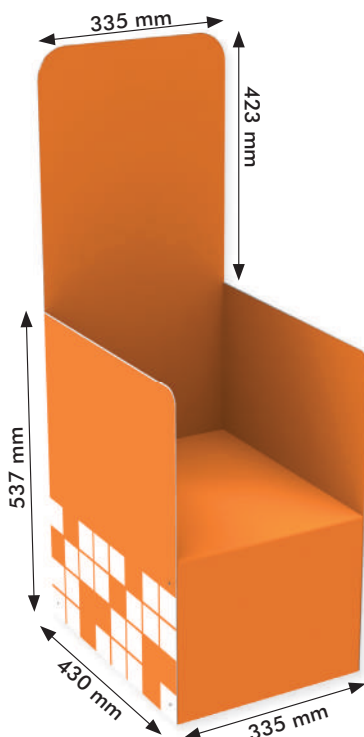

One pallet:

- 500 Pcs
- 150 kg
- 800x1200x1500 mm

[The pallet height may vary, depending on the specific truck requirements]

Counter Display 235x210x220+160 mm Header [0029977]

Outer overall dimensions:

- Width: 220 mm
- Depth: 235 mm
- Height: 210 mm (without header)
- Standard header: 160x220 mm (visible)

Outer overall dimensions:

- Width: 260 mm
- Depth: 165 mm
- Height: 205 mm (without header)
- Standard header: 85x260 mm (visible)

Inner shelf dimensions:

- Width: 230 mm
- Depth: 150 mm
- Space between shelves: 117 mm
- Distance between shelf fronts: 85 mm

Digital Print: Front, sides, header front side (orange areas)

Display 340x340x1265+350 mm Header [0030912]

Outer overall dimensions:

- Width: 355 mm
- Depth: 340 mm
- Height: 1265 mm (without header)
- Standard header: 350x350 mm (visible)

[The pallet height may vary, depending on the specific truck requirements]

Display 430x335x537+423 mm Header [0045617]

Outer overall dimensions:

- Width: 335 mm
- Depth: 430 mm
- Height: 537 mm (without header)
- Standard header: 335x423 mm (visible)