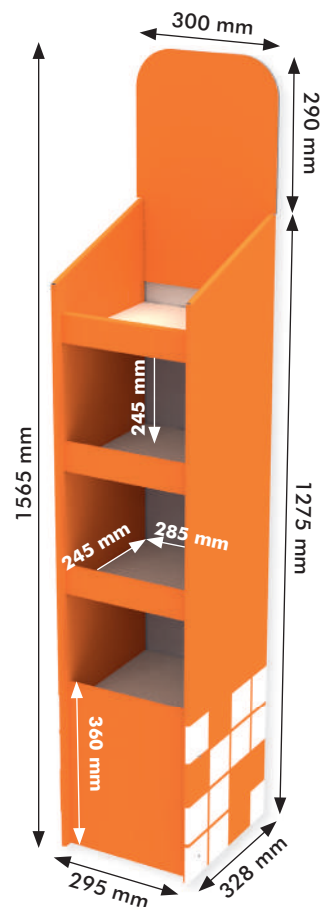

Display 328x295x1275+290 mm Header [0037271]

Prices:

• 14 Pcs:	41.06 €/Pcs
• 29 Pcs:	32.26 €/Pcs
• 58 Pcs:	26.92 €/Pcs
• 87 Pcs:	25.56 €/Pcs
• 145 Pcs:	24.34 €/Pcs
• 290 Pcs:	23.28 €/Pcs

Prices without VAT

Delivery EXW Timișoara, Romania

What is included in the price:

- The flat folded display individually packed in a brown carton box
- Assembly instructions
- 4 plastic rivets needed for manual assembly
- Pallet packaging

Optionals (not included in the prices):

- Header in different shape & format
- Clear shelf liners to attach price labels
- Clear plastic bottom tray against humidity

Packing

Individual box:
1297x408x65 mm - 3 kg

One pallet:

- 29 Pcs
- 112 kg
- 800x1200x2000 mm

[The pallet height may vary, depending on the specific truck requirements]

Outer overall dimensions:

- Width: 295 mm
- Depth: 328 mm
- Height: 1275 mm (without header)
- Standard header: 290x300 mm (visible)

Inner shelf dimensions:

- Width: 285 mm
- Depth: 245 mm
- Space between shelves: 245 mm
- Distance between shelf fronts: 225 mm

Maximum shelf load: 7 kg

Material: Corrugated cardboard 5 mm

Digital Print: Front, sides, header front and back side (orange areas)

Display 400x600x1295+300 mm Header [0043605]

Prices:

• 7 Pcs:	56.20 €/Pcs
• 14 Pcs:	44.88 €/Pcs
• 28 Pcs:	40.16 €/Pcs
• 42 Pcs:	37.80 €/Pcs
• 70 Pcs:	36.18 €/Pcs
• 140 Pcs:	32.66 €/Pcs

Prices without VAT

Delivery EXW Timișoara, Romania

What is included in the price:

- The flat folded display individually packed in a brown carton box
- Assembly instructions
- 4 plastic rivets needed for manual assembly
- Pallet packaging
- 5 Corr-a-Clips

Optionals (not included in the prices):

- CHEP pallet
- Header in different shape & format
- Clear shelf liners to attach price labels
- Printing on any other sides of the display (back, inside walls)

Packing

Individual box:
615x1410x90 mm - 3 kg

One pallet:

- 14 Pcs
- 70 kg
- 800x1200x1400 mm

[The pallet height may vary, depending on the specific truck requirements]