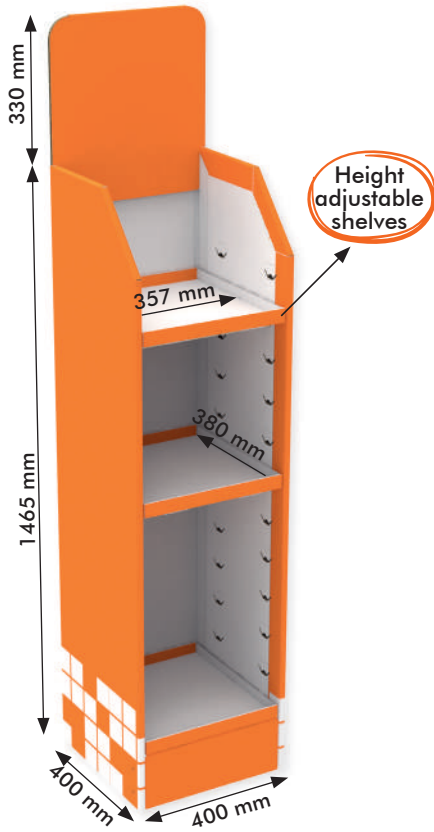

Display 400x400x1465+330 mm Header [0043014]

Prices:

• 14 Pcs:	50.12 €/Pcs
• 28 Pcs:	41.10 €/Pcs
• 56 Pcs:	35.72 €/Pcs
• 84 Pcs:	34.50 €/Pcs
• 140 Pcs:	32.54 €/Pcs
• 280 Pcs:	31.40 €/Pcs

Prices without VAT

Delivery EXW Timișoara, Romania

What is included in the price:

- The flat folded display individually packed in a brown carton box
- Assembly instructions
- 4 plastic rivets needed for manual assembly
- Pallet packaging

Optionals (not included in the prices):

- Header in different shape & format
- Clear shelf liners to attach price labels
- Clear plastic bottom tray against humidity
- Printing on any other sides of the display (back, inside walls)

Packing

Individual box:
1500x455x67 mm - 3 kg

One pallet:

- 28 Pcs
- 80 kg
- 800x1200x2000 mm

[The pallet height may vary, depending on the specific truck requirements]

Outer overall dimensions:

- Width: 400 mm
- Depth: 400 mm
- Height: 1465 mm (without header)
- Standard header: 330x400 mm

Inner shelf dimensions:

- Width: 357 mm
- Depth: 380 mm

Maximum shelf load: 14 kg

Material: Corrugated cardboard 5 mm

Digital Print: Front, sides, header front side (orange areas)