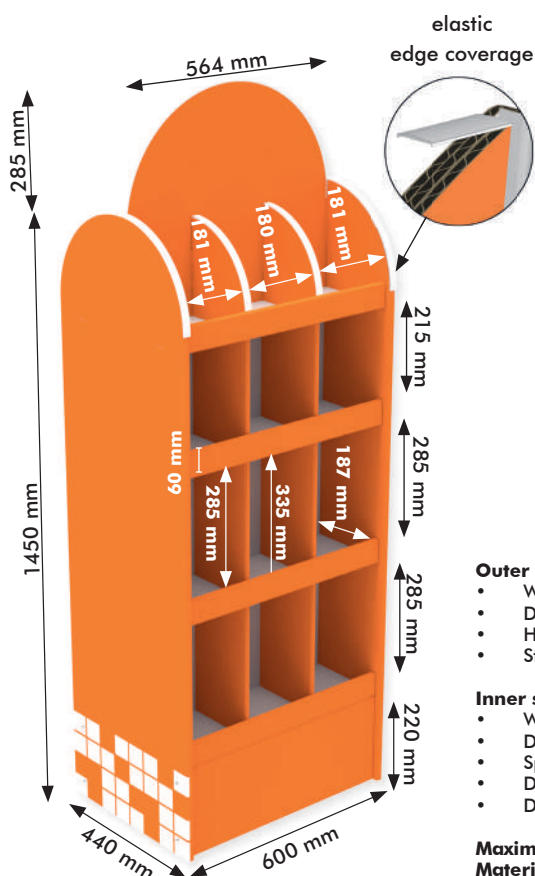

Display 440x600x1540+285 mm [0037207]

Outer overall dimensions:

- Width: 600 mm
- Depth: 440 mm
- Height: 1450 mm (without header)
- Standard header: 285x570 mm (visible)

Inner shelf dimensions:

- Width: 181x180x181 mm
- Depth: 187 mm
- Space between shelves: 335 mm
- Distance between shelf fronts: 285 mm
- Double-sided

Maximum shelf load: 15 kg

Material: Corrugated cardboard 5 mm

Digital Print: Front, back, sides, header front side (orange areas)