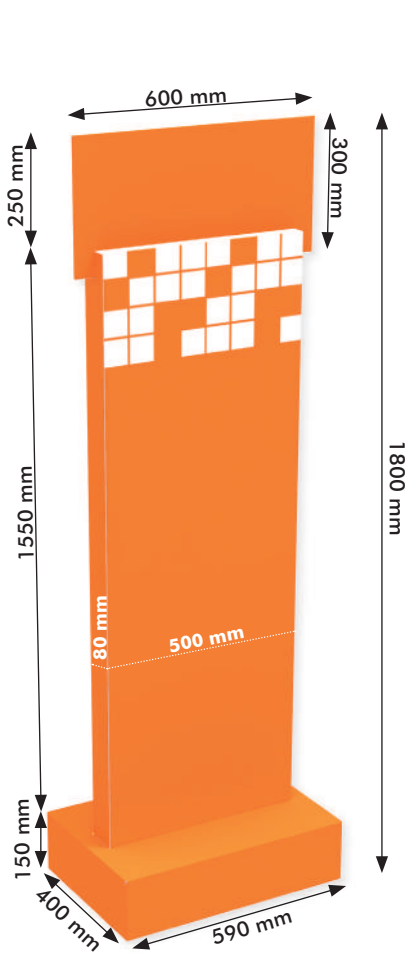

Material: Corrugated cardboard 5 mm

Digital Print: Full print one side (orange areas)

Display Totem 400x590x1550+250 mm Header [0030624]

Outer overall dimensions:

- Width: 590 mm
- Depth: 400 mm
- Height: 1550 mm (without header)
- Standard header: 250x600 mm (visible)