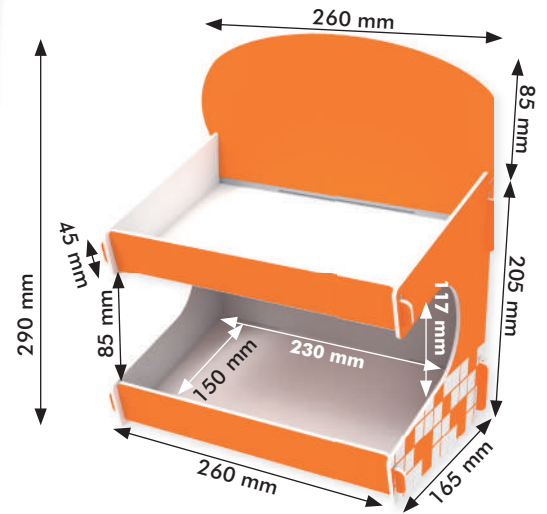

Counter Display 165x260x205+85 mm Header [0030888]

Prices:

• 375 Pcs:	6.30 €/Pcs
• 714 Pcs:	6.08 €/Pcs
• 1428 Pcs:	5.98 €/Pcs
• 2142 Pcs:	5.94 €/Pcs
• 3570 Pcs:	5.90 €/Pcs
• 7140 Pcs:	5.72 €/Pcs

Prices without VAT

Delivery EXW Timișoara, Romania

What is included in the price:

- The flat folded display individually packed in a brown carton box
- Assembly instructions
- Pallet packaging

Optionals (not included in the prices):

- Header in different shape & format
- Clear shelf liners to attach price labels

Packing

Individual box:
265x210x35 mm - 0.5 kg

One pallet:

- 714 Pcs
- 379 kg
- 800x1200x1735 mm

[The pallet height may vary, depending on the specific truck requirements]

Outer overall dimensions:

- Width: 260 mm
- Depth: 165 mm
- Height: 205 mm (without header)
- Standard header: 85x260 mm (visible)

Inner shelf dimensions:

- Width: 230 mm
- Depth: 150 mm
- Space between shelves: 117 mm
- Distance between shelf fronts: 85 mm

Maximum shelf load: 2 kg

Material: PVC foam 3 mm

Digital Print: Front, sides, header front side (orange areas)