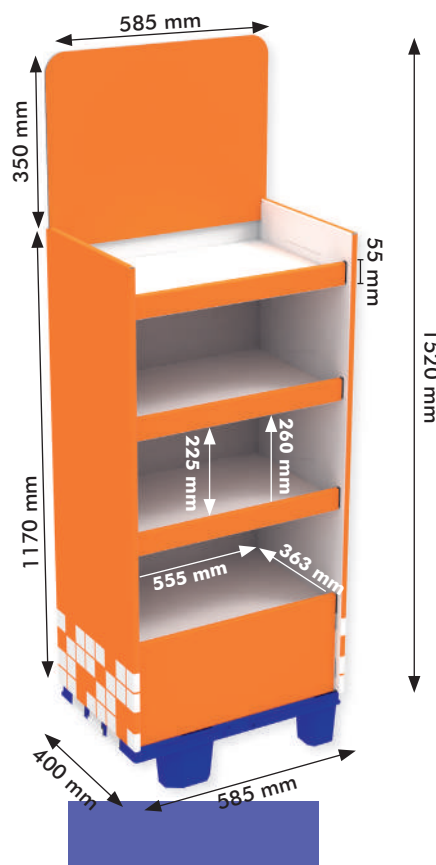

Inner shelf dimensions:

- Width: 380 mm
- Depth: 265 mm
- Space between shelves: 275 mm
- Distance between shelf fronts: 230 mm

Maximum shelf load: 20 kg

Material: Corrugated cardboard 5 mm

Digital Print: Front, sides, header front side (orange areas)

Display 400x585x1170+350 mm Header [0030821]

Outer overall dimensions:

- Width: 585 mm
- Depth: 400 mm
- Height: 1170 mm (without header)
- Standard header: 350x585 mm (visible)

Inner shelf dimensions:

- Width: 555 mm
- Depth: 363 mm
- Space between shelves: 260 mm
- Distance between shelf fronts: 225 mm