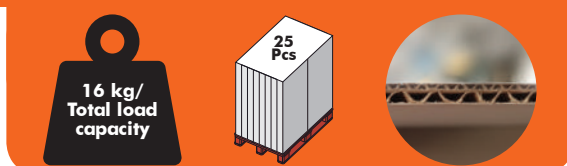

Display Pop Up 265x210x1195+300 mm Header [0043852]

Open the box and set up the display with only 1 hand within 2 seconds.

Prices:

- 12 Pcs: 36.76 €/Pcs
- 25 Pcs: 30.20 €/Pcs
- 50 Pcs: 26.30 €/Pcs
- 75 Pcs: 24.38 €/Pcs
- 125 Pcs: 22.12 €/Pcs
- 250 Pcs: 20.74 €/Pcs

Prices without VAT

Delivery EXW Timișoara, Romania

What is included in the price:

- The flat folded display individually packed in a brown carton box
- Assembly instructions
- 15 elastic rubber band
- Pallet packaging

Optionals (not included in the prices):

- Header in different shape & format
- Clear shelf liners to attach price labels
- Clear plastic bottom tray against humidity

Packing:

Individual box:
1260x485x70 mm - 3 kg

One pallet:

- 25 Pcs
- 100 kg
- 800x1200x1410 mm

[The pallet height may vary, depending on the specific truck requirements]