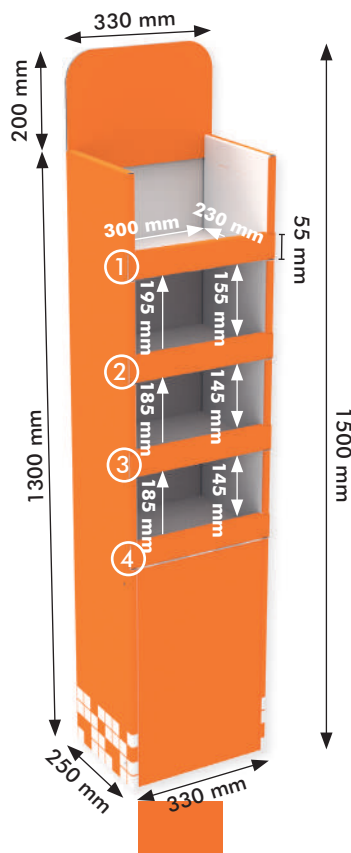

Display 400x480x1290+200 mm Header [0042976]

Outer overall dimensions:

- Width: 480 mm
- Depth: 400 mm
- Height: 1290 mm (without header)
- Standard header: 480x200 mm (visible)

Inner shelf dimensions:

- Width: 460 mm
- Depth: 385 mm
- Distance between shelf: 250 mm

Outer overall dimensions:

- Width: 280 mm
- Depth: 195 mm
- Height: 1190 mm (without header)
- Standard header: 280x350 mm (visible)

Inner shelf dimensions:

- Width: 250 mm
- Depth: 165 mm
- Space between shelves: 275 mm
- Distance between shelf fronts: 230 mm

Options (not included in the prices):

- Header in different shape & format
- Clear shelf liners to attach price labels
- Clear plastic bottom tray against humidity

Packing

Individual box:
1200x290x55 mm - 1.6 kg

One pallet:

- 98 Pcs
- 179 kg
- 800x1200x2175 mm

[The pallet height may vary, depending on the specific truck requirements]

Display 250x330x1300+200 mm Header [0030834]

Outer overall dimensions:

- Width: 330 mm
- Depth: 250 mm
- Height: 1300 mm (without header)
- Standard header: 200x330 mm (visible)