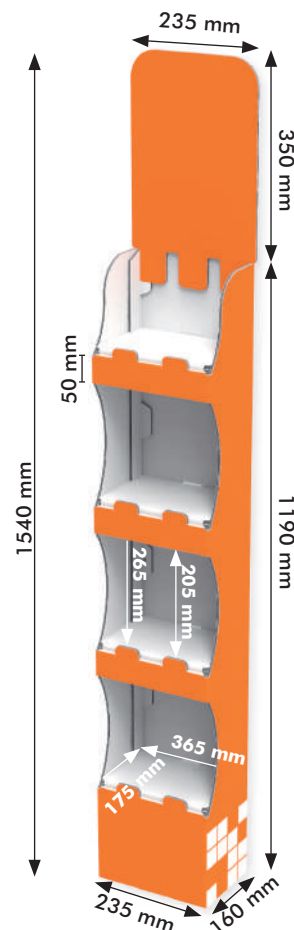

One pallet:

- 25 Pcs
- 100 kg
- 800x1200x1410 mm

[The pallet height may vary, depending on the specific truck requirements]

Outer overall dimensions:

- Width: 210 mm
- Depth: 265 mm
- Height: 1190 mm (without header)
- Standard header: 300x210 mm (visible)

Display 325x525x1200+355 mm Header [0030487]

Outer overall dimensions:

- Width: 525 mm
- Depth: 325 mm
- Height: 1200 mm (without header)
- Standard header: 355x525 mm (visible)

Inner shelf dimensions:

- Width: 485 mm
- Depth: 295 mm
- Space between shelves: 300 mm
- Distance between shelf fronts: 260 mm
- Distance between shelf crossbeam: 252 mm
- Inclination shelves: 10° Degrees

One pallet:

- 28 Pcs
- 107 kg
- 800x1200x2225 mm

[The pallet height may vary, depending on the specific truck requirements]

Display 200x200x1190+350 mm Header [0028915]

Outer overall dimensions:

- Width: 200 mm
- Depth: 200 mm
- Height: 1190 mm (without header)
- Standard header: 200x350 mm (visible)

Inner shelf dimensions:

- Width: 300 mm
- Depth: 114 mm

Maximum shelf load: 5 kg

Material: Corrugated cardboard 5 mm

Digital Print: Front, sides, back (orange areas)

Display 160x235x1190+350 mm Header [0028916]