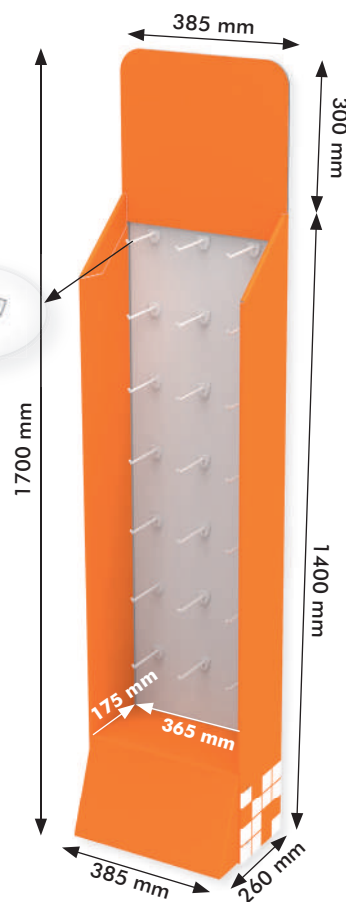

Outer overall dimensions:

- Width: 385 mm
- Depth: 260 mm
- Height: 1400 mm (without header)
- Standard header: 300x385 mm (visible)

Inner shelf dimensions:

- Width: 365 mm
- Depth: 175 mm
- Space between hooks: 158 mm

Maximum hook load: 1 kg

Material: Corrugated cardboard 5 mm
Digital Print: Front, sides (inside+outside), header front side (orange areas)