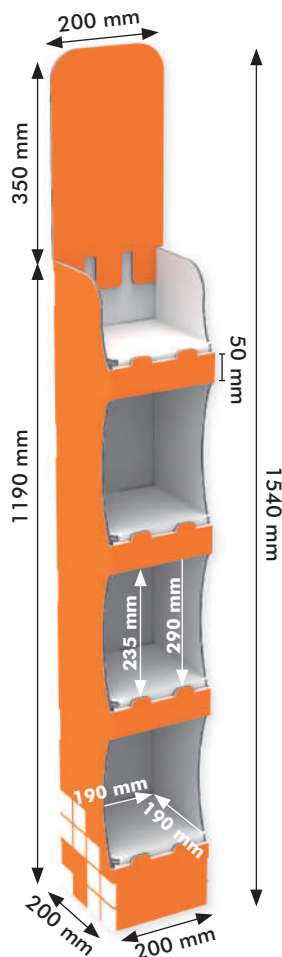

[The pallet height may vary, depending on the specific truck requirements]

Outer overall dimensions:

- Width: 600 mm
- Depth: 402 mm
- Height: 1350 mm (without header)
- Standard header: 250x600 mm (visible)

One pallet:

- 12 Pcs
- 76 kg
- 800x1200x1675 mm

[The pallet height may vary, depending on the specific truck requirements]

Outer overall dimensions:

- Width: 600 mm
- Depth: 480 mm
- Height: 1400 mm (without header)
- Standard header: 400x600 mm (visible)

Display 325x525x1200+355 mm Header [0030487]

Outer overall dimensions:

- Width: 525 mm
- Depth: 325 mm
- Height: 1200 mm (without header)
- Standard header: 355x525 mm (visible)

Inner shelf dimensions:

- Width: 485 mm
- Depth: 295 mm
- Space between shelves: 300 mm
- Distance between shelf fronts: 260 mm
- Distance between shelf crossbeam: 252 mm
- Inclination shelves: 10° Degrees

One pallet:

- 28 Pcs
- 107 kg
- 800x1200x2225 mm

[The pallet height may vary, depending on the specific truck requirements]

Display 200x200x1190+350 mm Header [0028915]

Outer overall dimensions:

- Width: 200 mm
- Depth: 200 mm
- Height: 1190 mm (without header)
- Standard header: 200x350 mm (visible)