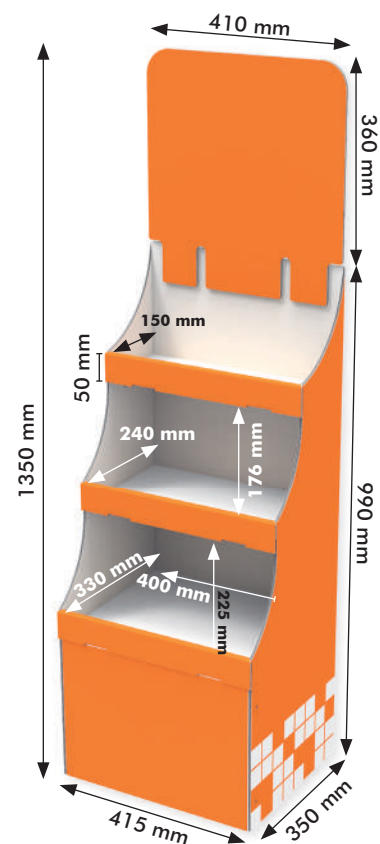

Display 350x415x990+360 mm Header [0030341]

Prices:

• 38 Pcs:	21.18 €/Pcs
• 76 Pcs:	17.76 €/Pcs
• 152 Pcs:	15.30 €/Pcs
• 228 Pcs:	14.72 €/Pcs
• 380 Pcs:	13.58 €/Pcs
• 760 Pcs:	13.06 €/Pcs

Prices without VAT

Delivery EXW Timișoara, Romania

What is included in the price:

- The flat folded display individually packed in a brown carton box
- 4 plastic rivets needed for manual assembly
- Assembly instructions
- Pallet packaging

Optionals (not included in the prices):

- Header in different shape & format
- Clear shelf liners to attach price labels
- Clear plastic bottom tray against humidity

Packing

Individual box:
1020x420x50 mm - 1.6 kg

One pallet:

- 76 Pcs
- 144 kg
- 800x1200x2185 mm

[The pallet height may vary, depending on the specific truck requirements]

Outer overall dimensions:

- Width: 415 mm
- Depth: 350 mm
- Height: 990 mm (without header)
- Standard header: 410x360 mm (visible)

Inner shelf dimensions:

- Top shelf: 400x150x225 mm
- Middle shelf: 400x240x225 mm
- Bottom shelf: 400x330x225 mm
- Space between shelves: 176 mm

Maximum shelf load: 2 kg

Material: Corrugated cardboard 5 mm

Digital Print: Front, sides, header front side (orange areas)