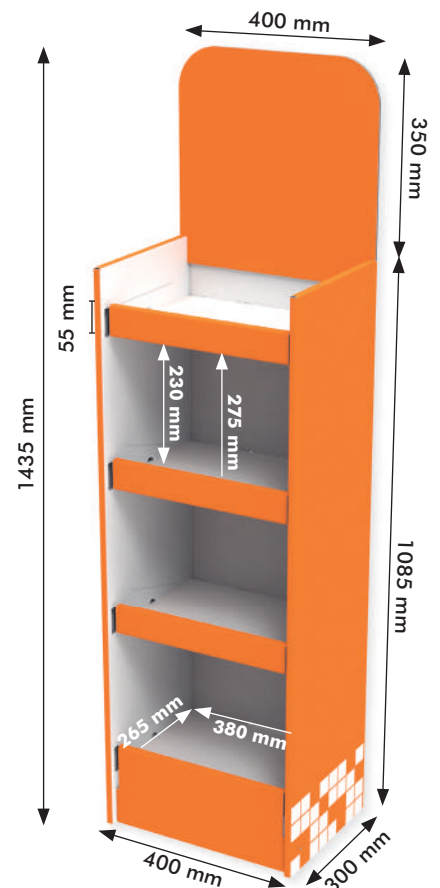

Display 300x400x1085+350 mm Header [0029172]

Prices:

• 30 Pcs:	27.68 €/Pcs
• 60 Pcs:	23.04 €/Pcs
• 120 Pcs:	21.64 €/Pcs
• 180 Pcs:	20.78 €/Pcs
• 300 Pcs:	20.22 €/Pcs
• 600 Pcs:	19.60 €/Pcs

Prices without VAT

Delivery EXW Timișoara, Romania

What is included in the price:

- The flat folded display individually packed in a brown carton box
- 2 Plastic rivets needed for manual assembly
- Assembly instructions
- Pallet packaging

Optionals (not included in the prices):

- Header in different shape & format
- Clear shelf liners to attach price labels
- Clear plastic bottom tray against humidity

Packing

Individual box:
1205x415x65 mm - 2.8 kg

One pallet:

- 60 Pcs
- 190 kg
- 800x1200x2220 mm

[The pallet height may vary, depending on the specific truck requirements]

Outer overall dimensions:

- Width: 400 mm
- Depth: 300 mm
- Height: 1085 mm (without header)
- Standard header: 400x350 mm (visible)

Inner shelf dimensions:

- Width: 380 mm
- Depth: 265 mm
- Space between shelves: 275 mm
- Distance between shelf fronts: 230 mm

Maximum shelf load: 20 kg

Material: Corrugated cardboard 5 mm

Digital Print: Front, sides, header front side (orange areas)