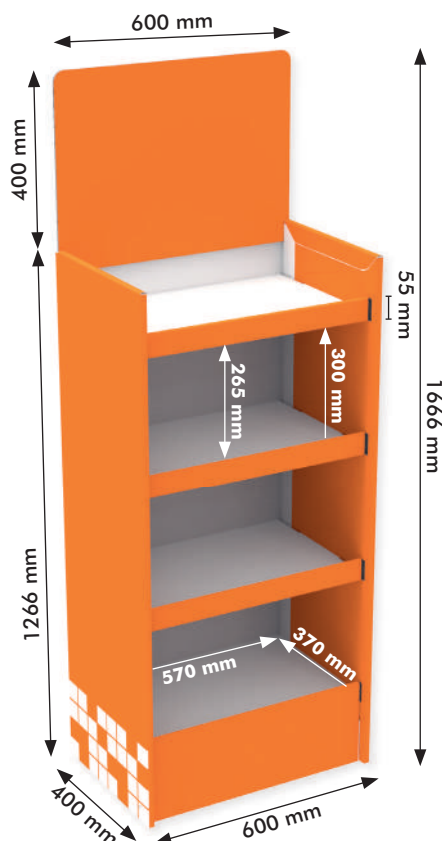

Display 400x600x1190+350 mm Header [0030887]

Outer overall dimensions:

- Width: 600 mm
- Depth: 400 mm
- Height: 1190 mm (without header)
- Standard header: 350x600 mm (visible)

Inner shelf dimensions:

- Width: 580 mm
- Depth: 368 mm
- Space between shelves: 280 mm
- Distance between shelf fronts: 238 mm

Inner shelf dimensions:

- Width: 181x180x181 mm
- Depth: 187 mm
- Space between shelves: 335 mm
- Distance between shelf fronts: 285 mm
- Double-sided

Maximum shelf load: 15 kg

Material: Corrugated cardboard 5 mm

Display 400x585x1170+350 mm Header [0030821]

Outer overall dimensions:

- Width: 585 mm
- Depth: 400 mm
- Height: 1170 mm (without header)
- Standard header: 350x585 mm (visible)

Inner shelf dimensions:

- Width: 555 mm
- Depth: 363 mm
- Space between shelves: 260 mm
- Distance between shelf fronts: 225 mm

One pallet:

- 16 Pcs
- 118 kg
- 800x1200x1380 mm

[The pallet height may vary, depending on the specific truck requirements]

Display 400x600x1266+400 mm Header [0029170]

Outer overall dimensions:

- Width: 600 mm
- Depth: 400 mm
- Height: 1266 mm (without header)
- Standard header: 600x400 mm (visible)