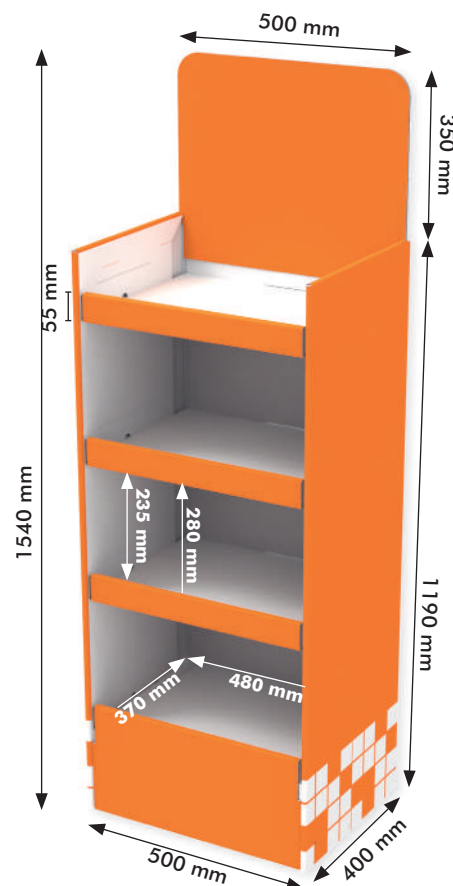

Outer overall dimensions:

- Width: 500 mm
- Depth: 400 mm
- Height: 1190 mm (without header)
- Standard header: 500x350 mm (visible)

Inner shelf dimensions:

- Width: 480 mm
- Depth: 370 mm
- Space between shelves: 280 mm
- Distance between shelf fronts: 235 mm

Maximum shelf load: 15 kg

Material: Corrugated cardboard 5 mm

Digital Print: Front, sides, header front side (orange areas)