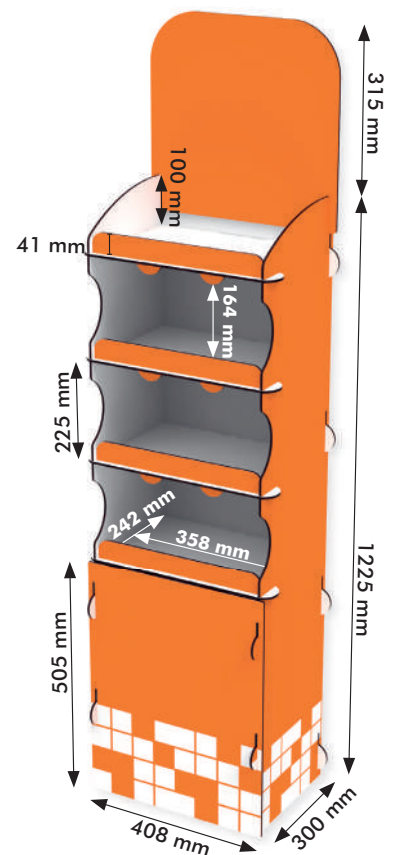

Outer overall dimensions:

- Width: 408 mm
- Depth: 300 mm
- Height: 1225 mm (without header)
- Standard header: 315x400 mm (visible)

Inner shelf dimensions:

- Width: 358 mm
- Depth: 242 mm
- Space between shelves: 225 mm
- Distance between shelf fronts: 164 mm