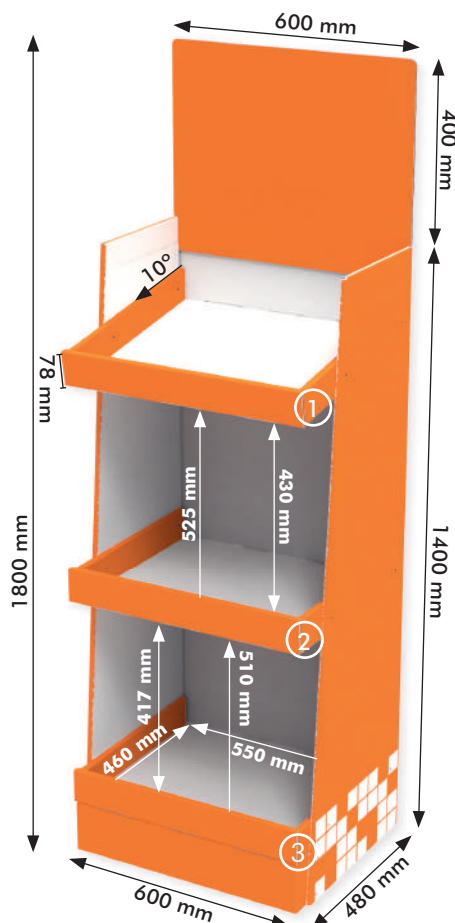

Display 480x600x1400+400 mm Header [0030778]

Prices:

- 6 Pcs: 68.26 €/Pcs
- 12 Pcs: 47.16 €/Pcs
- 24 Pcs: 40.38 €/Pcs
- 36 Pcs: 37.20 €/Pcs
- 60 Pcs: 35.24 €/Pcs
- 120 Pcs: 33.06 €/Pcs

Prices without VAT

Delivery EXW Timișoara, Romania

What is included in the price:

- The flat folded display individually packed in a brown carton box
- Assembly instructions
- 16 Plastic rivets needed for manual assembly
- Pallet packaging

Optionals (not included in the prices):

- Header in different shape & format
- Clear shelf liners to attach price labels
- Clear plastic bottom tray against humidity

Packing

Individual box:
1530x605x125 mm - 4.5 kg

One pallet:

- 12 Pcs
- 76 kg
- 800x1200x1675 mm

[The pallet height may vary, depending on the specific truck requirements]

Outer overall dimensions:

- Width: 600 mm
- Depth: 480 mm
- Height: 1400 mm (without header)
- Standard header: 400x600 mm (visible)

Inner shelf dimensions:

- Width: 550 mm
- Depth: 460 mm
- Space between shelf 1 and 2: 525 mm (Shelves) - 430 mm (Shelf fronts)
- Space between shelf 2 and 3: 510 mm (Shelves) - 417 mm (Shelf fronts)

Maximum shelf load: 4 kg

Material: Corrugated cardboard 5 mm

Digital Print: Front, sides, header front side (orange areas)