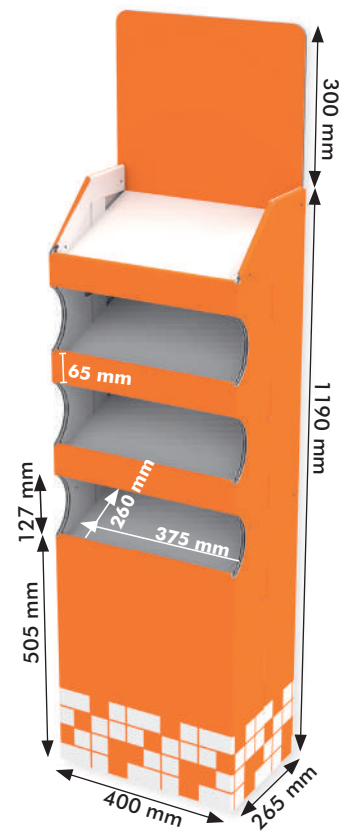

Outer overall dimensions:

- Width: 400 mm
- Depth: 265 mm
- Height: 1190 mm (without header)
- Standard header: 300x400 mm (visible)

Inner shelf dimensions:

- Width: 375 mm
- Depth: 260 mm
- Space between shelves: 127 mm

Maximum shelf load: 4 kg

Material: Corrugated cardboard 5 mm

Digital Print: Front, back, sides, header front side (orange areas)