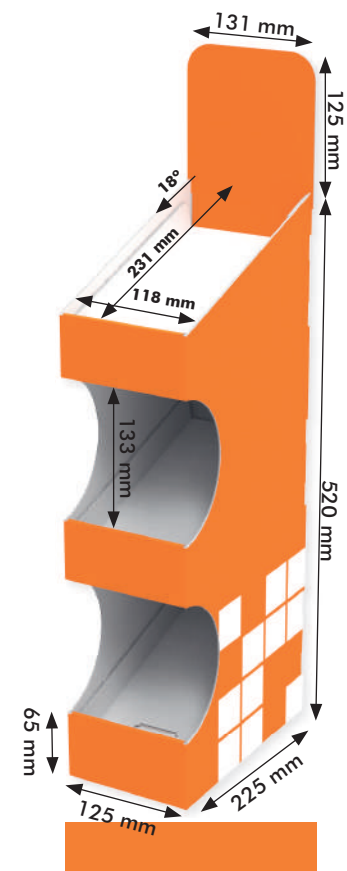

One pallet:

- 1800 Pcs
- 205 kg
- 800x1200x1145 mm

[The pallet height may vary, depending on the specific truck requirements]

Counter Display 158x150+150 mm Header [0042973]

Outer overall dimensions:

- Width: 158 mm
- Depth: 140 mm
- Height: 150 mm (without header)
- Standard header: 150x142 mm

adjustable shelf height
10° or 25°

Outer overall dimensions:

- Width: 225 mm
- Depth: 160 mm
- Height: 360 mm (without header)
- Standard header: 215x55 mm (visible)

Inner shelf dimensions:

- Width: 213 mm
- Depth: 160 mm
- Space between shelves: 110 mm
- Distance between shelf fronts: 80 mm min. -> 160 mm max. (adjustable)

Outer overall dimensions:

- Width: 125 mm
- Depth: 225 mm
- Height: 520 mm (without header)
- Standard header: 125x131 mm (visible)

Inner shelf dimensions:

- Width: 118 mm
- Depth: 231 mm
- Space between shelves: 133 mm

One pallet:

- 500 Pcs
- 150 kg
- 800x1200x1500 mm

[The pallet height may vary, depending on the specific truck requirements]

Counter Display 235x210x220+160 mm Header [0029977]

Outer overall dimensions:

- Width: 220 mm
- Depth: 235 mm
- Height: 210 mm (without header)
- Standard header: 160x220 mm (visible)