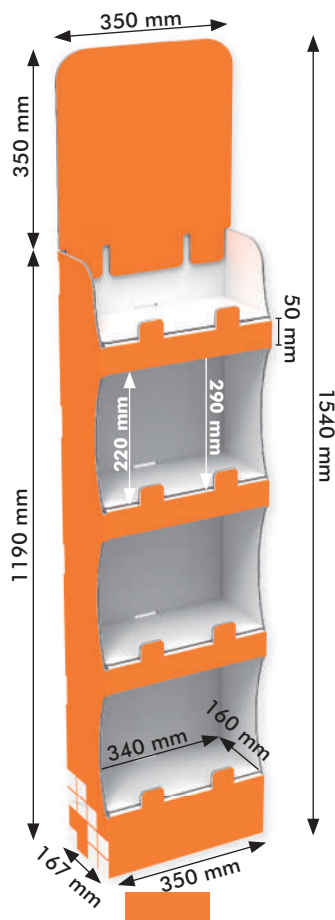

Display 167x350x1190+350 mm Header [0028976]

Prices:

• 44 Pcs:	17.00 €/Pcs
• 88 Pcs:	14.56 €/Pcs
• 176 Pcs:	13.36 €/Pcs
• 264 Pcs:	13.20 €/Pcs
• 440 Pcs:	12.68 €/Pcs
• 880 Pcs:	12.24 €/Pcs

Prices without VAT

Delivery EXW Timișoara, Romania

What is included in the price:

- The flat folded display individually packed in a brown carton box
- 3 Plastic rivets needed for manual assembly
- Assembly instructions
- Pallet packaging

Options (not included in the prices):

- Header in different shape & format
- Clear shelf liners to attach price labels
- Clear plastic bottom tray against humidity

Packing

Individual box:
1200x550x32 mm - 1.45 kg

One pallet:

- 88 Pcs
- 150 kg
- 800x1200x2345 mm

[The pallet height may vary, depending on the specific truck requirements]

Outer overall dimensions:

- Width: 350 mm
- Depth: 167 mm
- Height: 1190 mm (without header)
- Standard header: 350x350 mm (visible)

Inner shelf dimensions:

- Width: 340 mm
- Depth: 160 mm
- Space between shelves: 290 mm
- Distance between shelf fronts: 220 mm

Maximum shelf load: 5 kg

Material: Corrugated cardboard 5 mm

Digital Print: Front, sides, header front side (orange areas)