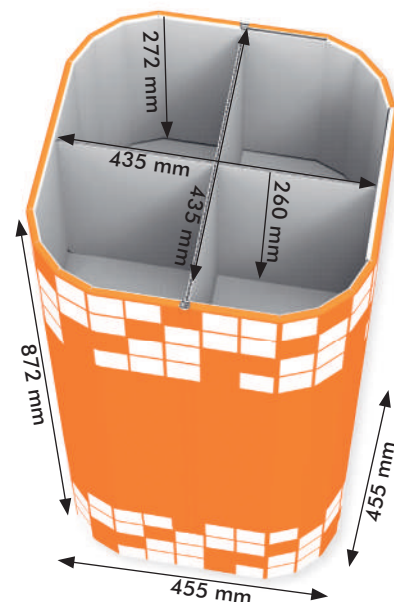

Maximum shelf load: 10 kg

Material: Corrugated cardboard 5 mm

Digital Print: Full print (orange areas)