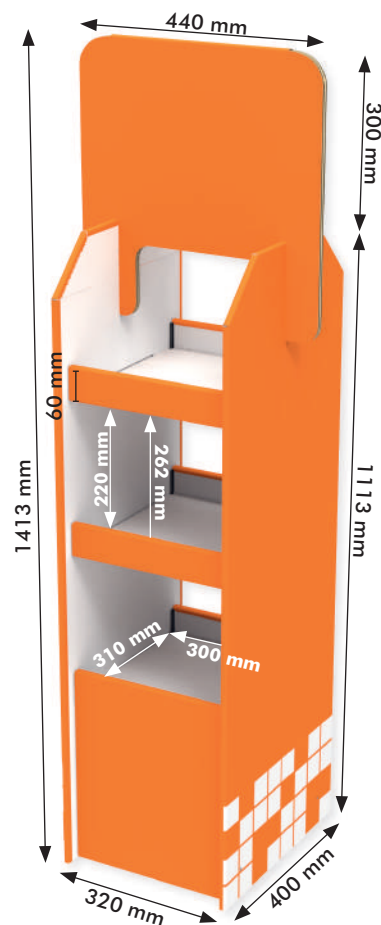

One pallet:

- 28 Pcs
- 107 kg
- 800x1200x2225 mm

[The pallet height may vary, depending on the specific truck requirements]

Display 200x200x1190+350 mm Header [0028915]

Outer overall dimensions:

- Width: 200 mm
- Depth: 200 mm
- Height: 1190 mm (without header)
- Standard header: 200x350 mm (visible)

Packing

Individual box:
1200x440x32 mm - 1.25 kg

One pallet:

- 110 Pcs
- 160 kg
- 800x1200x2350 mm

[The pallet height may vary, depending on the specific truck requirements]

Outer overall dimensions:

- Width: 235 mm
- Depth: 160 mm
- Height: 1190 mm (without header)
- Standard header: 235x350 mm (visible)

Optionals (not included in the prices):

- Header in different shape & format
- Clear shelf liners to attach price labels
- Clear plastic bottom tray against humidity

Packing

Individual box:
1130x415x75 mm - 2.7 kg

One pallet:

- 50 Pcs
- 157 kg
- 800x1200x2220 mm

[The pallet height may vary, depending on the specific truck requirements]

Outer overall dimensions:

- Width: 320 mm
- Depth: 400 mm
- Height: 1113 mm (without header)
- Standard header: 300x440 mm (visible)