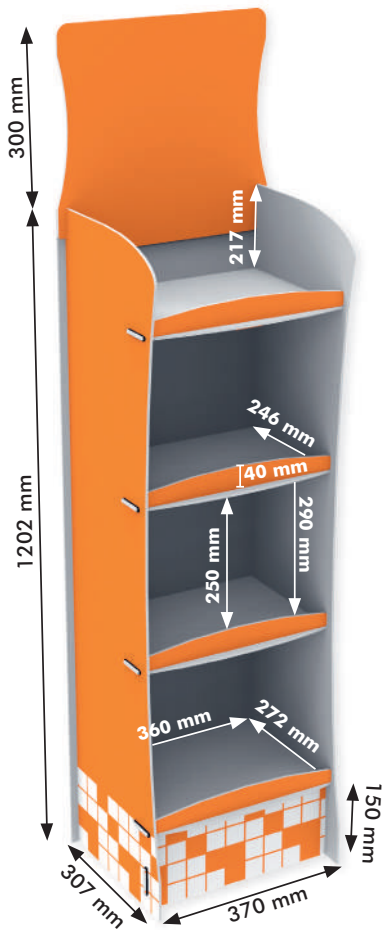

Display HDF 307x370x1202+300 mm Header [0043869]

Outer overall dimensions:

- Width: 370 mm
- Depth: 307 mm
- Height: 1202 mm (without header)
- Standard header: 370x300 mm

Inner shelf dimensions:

- Width: 360 mm
- Depth: 272 mm
- Space between shelves: 290 mm
- Distance between shelf fronts: 250 mm

Maximum shelf load: 15 kg

Material: HDF 5 mm

Digital Print: Front, sides, header front side (orange areas)

Prices:

- 17 Pcs: 54.20 €/Pcs
- 35 Pcs: 49.04 €/Pcs
- 70 Pcs: 48.24 €/Pcs
- 105 Pcs: 47.52 €/Pcs
- 175 Pcs: 46.56 €/Pcs
- 350 Pcs: 45.48 €/Pcs

Prices without VAT

Delivery EXW Timișoara, Romania

What is included in the price:

- The flat folded display individually packed in a brown carton box
- Assembly instructions
- 24 pcs silicon o-ring needed for manual assembly
- Pallet packaging

Optionals (not included in the prices):

- Header in different shape & format
- Clear shelf liners to attach price labels
- Printing on any other sides of the display (back, inside walls)

Packing

Individual box:
1259x436x50 mm - 5 kg

One pallet:

- 35 Pcs
- 200 kg
- 800x1200x1450 mm

[The pallet height may vary, depending on the specific truck requirements]

Display HDF 340x360x1150+500 mm [0030890]