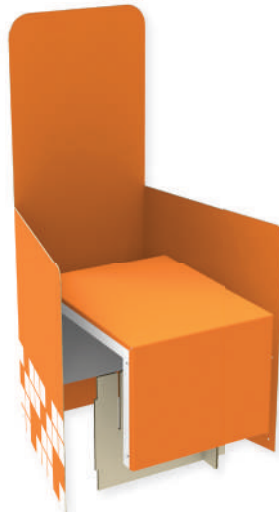

Prices:

- 45 Pcs: 17.18 €/Pcs
- 90 Pcs: 14.52 €/Pcs
- 180 Pcs: 13.14 €/Pcs
- 270 Pcs: 12.58 €/Pcs
- 450 Pcs: 12.14 €/Pcs
- 900 Pcs: 11.94 €/Pcs

Prices without VAT

Delivery EXW Timișoara, Romania

What is included in the price:

- The flat folded display individually packed in thermo foil
- Assembly instructions
- Pallet packaging

Optionals (not included in the prices):

- Clear shelf liners to attach price labels
- Clear plastic bottom tray against humidity

Packing

Individual box:
985x550x13 mm - 3 kg

One pallet:

- 90 Pcs
- 270 kg
- 800x1200x1100 mm

[The pallet height may vary, depending on the specific truck requirements]