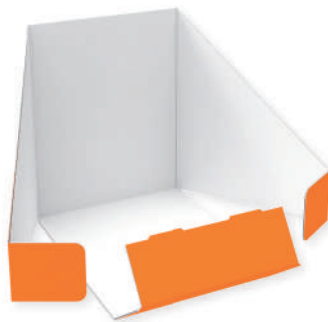

Counter Display 350x415x990+360 mm Header [0043604]

Outer overall dimensions:

- Width: 187 mm
- Depth: 196 mm
- Height: 220 mm

Inner shelf dimensions:

- Width: 185 mm
- Depth: 190 mm
- Height: 220 mm

Maximum load: 500 g

Material: Corrugated cardboard 1,5 mm (CO3E)

Digital Print: Front and sides

Prices:

- 900 Pcs: 0.92 €/Pcs
- 1800 Pcs: 0.82 €/Pcs
- 3600 Pcs: 0.76 €/Pcs
- 5400 Pcs: 0.74 €/Pcs
- 9000 Pcs: 0.72 €/Pcs
- 18000 Pcs: 0.72 €/Pcs

Prices without VAT

Delivery EXW Timișoara, Romania

What is included in the price:

- The flat folded display packed in thermo foil
- Assembly instructions
- Pallet packaging

Optionals (not included in the prices):

- Header in different shape & format
- Clear shelf liners to attach price labels
- Clear plastic bottom tray against humidity
- Printing on any other sides of the display (back or inside)

Packing

Thermo foil:
540x708x75 mm - 5 kg

One pallet:

- 1800 Pcs
- 205 kg
- 800x1200x1145 mm

[The pallet height may vary, depending on the specific truck requirements]