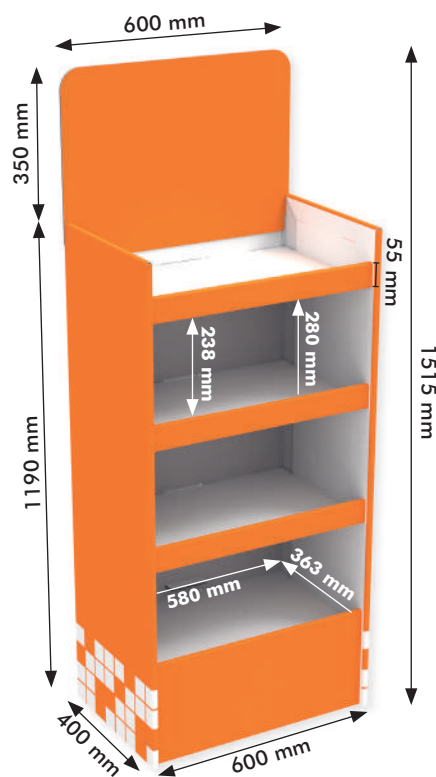

One pallet:

- 98 Pcs
- 179 kg
- 800x1200x2175 mm

[The pallet height may vary, depending on the specific truck requirements]

Display 250x330x1300+200 mm Header [0030834]

Outer overall dimensions:

- Width: 330 mm
- Depth: 250 mm
- Height: 1300 mm (without header)
- Standard header: 200x330 mm (visible)

Inner shelf dimensions:

- Width: 330 mm
- Depth: 235 mm
- Space between shelves: 265 mm
- Distance between shelf fronts: 230 mm

Maximum shelf load: 15 kg

Material: Corrugated cardboard 5 mm

Digital Print: Front, sides, header front side (orange areas)

Inner shelf dimensions:

- Width: 480 mm
- Depth: 370 mm
- Space between shelves: 280 mm
- Distance between shelf fronts: 235 mm

Maximum shelf load: 15 kg

Material: Corrugated cardboard 5 mm

Digital Print: Front, sides, header front side (orange areas)

Display 400x600x1190+350 mm Header [0030887]

Outer overall dimensions:

- Width: 600 mm
- Depth: 400 mm
- Height: 1190 mm (without header)
- Standard header: 350x600 mm (visible)

Inner shelf dimensions:

- Width: 580 mm
- Depth: 368 mm
- Space between shelves: 280 mm
- Distance between shelf fronts: 238 mm