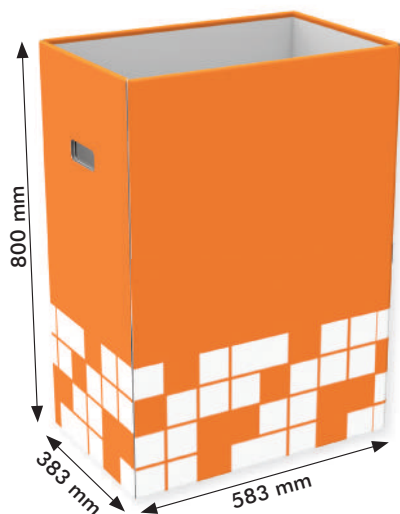

One pallet:

- 16 Pcs
- 118 kg
- 800x1200x1380 mm

[The pallet height may vary, depending on the specific truck requirements]

Display 400x600x1266+400 mm Header [0029170]

Outer overall dimensions:

- Width: 600 mm
- Depth: 400 mm
- Height: 1266 mm (without header)
- Standard header: 600x400 mm (visible)

One pallet:

- 28 Pcs
- 112 kg
- 800x1200x1920 mm

[The pallet height may vary, depending on the specific truck requirements]

Outer overall dimensions:

- Width: 640 mm
- Depth: 300+200 mm
- Height: 1600 mm (without header)
- Standard header: 200x640 mm (visible)

Inner shelf dimensions:

- Width: 620 mm
- Depth: 280 mm

Maximum hook load: 1.5 kg

Material: Corrugated cardboard 5 mm
Digital Print: Front, sides, header front side (orange areas)

Display 383x583x800 mm [0045608]

Outer overall dimensions:

- Width: 583 mm
- Depth: 383 mm
- Height: 800 mm

Inner shelf dimensions:

- Width: 563 mm
- Depth: 310 mm
- Height: 400 mm

Maximum shelf load: 5 kg

Material: Corrugated cardboard 5 mm