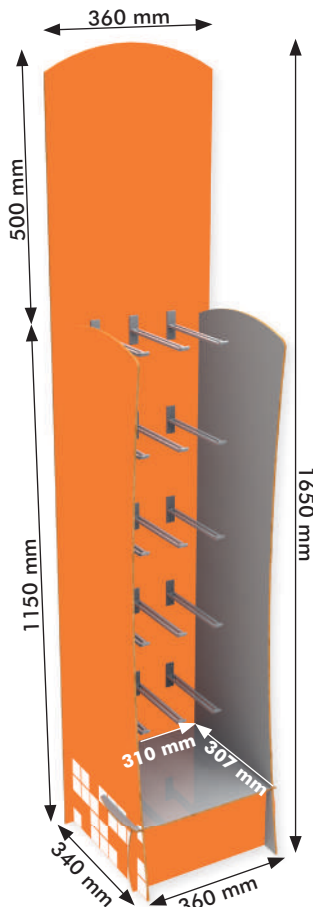

Outer overall dimensions:

- Width: 360 mm
- Depth: 340 mm
- Height: 1650 mm

Inner shelf dimensions:

- Width: 310 mm
- Depth: 307 mm

Maximale Hakenbelastung: 1 kg

Material: HDF 5 mm

Digital Print: Front, sides, header front side (orange areas)