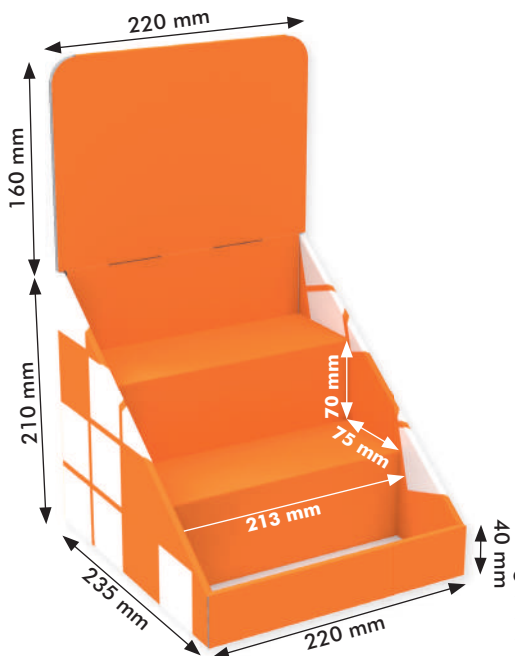

One pallet:

- 1800 Pcs
- 205 kg
- 800x1200x1145 mm

[The pallet height may vary, depending on the specific truck requirements]

Counter Display 158x150+150 mm Header [0042973]

Outer overall dimensions:

- Width: 158 mm
- Depth: 140 mm
- Height: 150 mm (without header)
- Standard header: 150x142 mm

adjustable shelf height
10° or 25°

Outer overall dimensions:

- Width: 225 mm
- Depth: 160 mm
- Height: 360 mm (without header)
- Standard header: 215x55 mm (visible)

Inner shelf dimensions:

- Width: 213 mm
- Depth: 160 mm
- Space between shelves: 110 mm
- Distance between shelf fronts: 80 mm min. -> 160 mm max. (adjustable)

Outer overall dimensions:

- Width: 125 mm
- Depth: 225 mm
- Height: 520 mm (without header)
- Standard header: 125x131 mm (visible)

Inner shelf dimensions:

- Width: 118 mm
- Depth: 231 mm
- Space between shelves: 133 mm

One pallet:

- 500 Pcs
- 150 kg
- 800x1200x1500 mm

[The pallet height may vary, depending on the specific truck requirements]

Counter Display 235x210x220+160 mm Header [0029977]

Outer overall dimensions:

- Width: 220 mm
- Depth: 235 mm
- Height: 210 mm (without header)
- Standard header: 160x220 mm (visible)