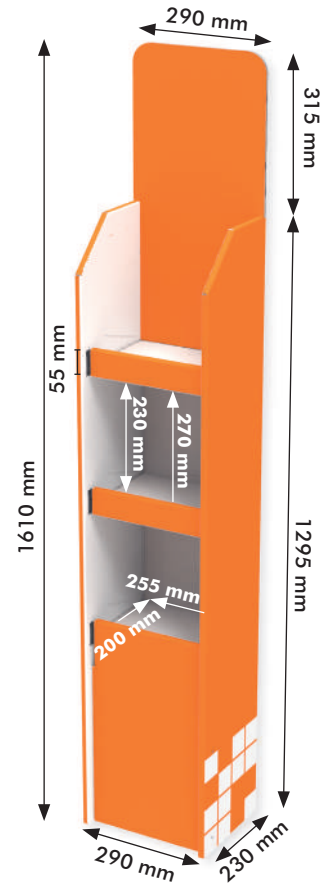

Display 230x290x1295+315 mm Header [0029441]

Reinforcement plate

Prices:

• 17 Pcs:	33.34 €/Pcs
• 34 Pcs:	26.10 €/Pcs
• 68 Pcs:	22.80 €/Pcs
• 102 Pcs:	22.02 €/Pcs
• 170 Pcs:	19.72 €/Pcs
• 340 Pcs:	19.28 €/Pcs

Prices without VAT

Delivery EXW Timișoara, Romania

What is included in the price:

- The flat folded display individually packed in a brown carton box
- 4 plastic rivets needed for manual assembly
- Assembly instructions
- Pallet packaging

Optionals (not included in the prices):

- Header in different shape & format
- Clear shelf liners to attach price labels
- Clear plastic bottom tray against humidity

Packing

Individual box:
1315x300x65 mm - 2.40 kg

One pallet:

- 34 Pcs
- 104 kg
- 800x1200x1460 mm

[The pallet height may vary, depending on the specific truck requirements]

Outer overall dimensions:

- Width: 290 mm
- Depth: 230 mm
- Height: 1295 mm (without header)
- Standard header: 290x315 mm (visible)

Inner shelf dimensions:

- Width: 255 mm
- Depth: 200 mm
- Space between shelves: 270 mm
- Distance between shelf fronts: 230 mm

Maximum shelf load: 25 kg

Material: Corrugated cardboard 5 mm

Digital Print: Front, sides, header front side (orange areas)