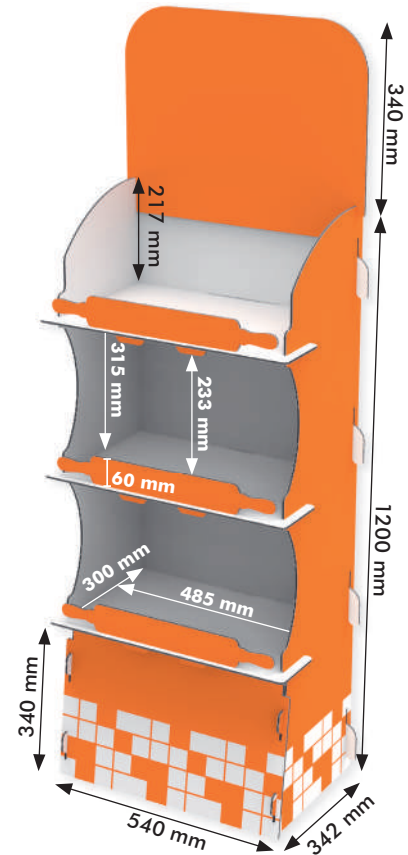

Outer overall dimensions:

- Width: 540 mm
- Depth: 342 mm
- Height: 1200 mm (without header)
- Standard header: 340x540 mm

Inner shelf dimensions:

- Width: 485 mm
- Depth: 300 mm
- Space between shelves: 315 mm
- Distance between shelf fronts: 233 mm

Maximum shelf load: 10 kg

Material: HDF 5 mm

Digital Print: Front, sides, header front side (orange areas)