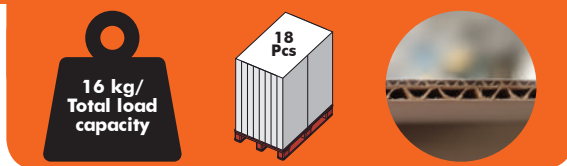

Display Pop Up 265x400x1190+300 mm Header [0043843]

Open the box and set up the display with only 1 hand within 2 seconds.

Prices:

- 9 Pcs: 42.58 €/Pcs
- 18 Pcs: 35.50 €/Pcs
- 36 Pcs: 31.82 €/Pcs
- 54 Pcs: 26.10 €/Pcs
- 90 Pcs: 24.62 €/Pcs
- 180 Pcs: 23.28 €/Pcs

Prices without VAT

Delivery EXW Timișoara, Romania

What is included in the price:

- The flat folded display individually packed in a brown carton box
- Assembly instructions
- 10 elastic rubber band
- Pallet packaging

Optionals (not included in the prices):

- Header in different shape & format
- Clear shelf liners to attach price labels
- Clear plastic bottom tray against humidity

Packing

Individual box:
1260x680x70 mm - 3.0 kg

One pallet:

- 18 Pcs
- 80 kg
- 800x1200x1410 mm

[The pallet height may vary, depending on the specific truck requirements]