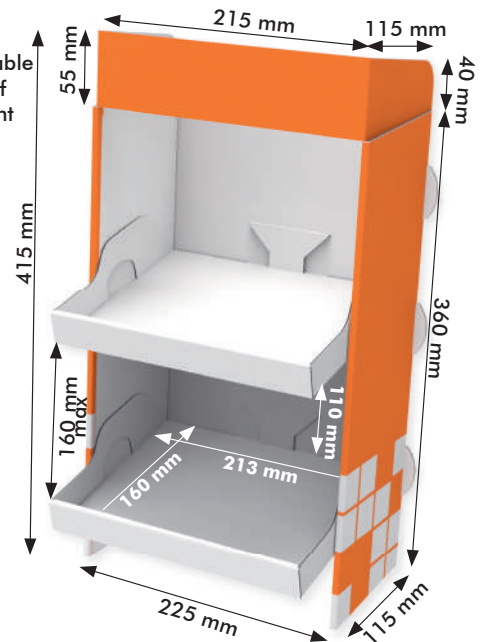

7

Using our displays, the lead times become way shorter and life way more simple for you!

Counter Display 350x415x990+360 mm Header [0043604]

Outer overall dimensions:

- Width: 187 mm
- Depth: 196 mm
- Height: 220 mm

One pallet:

- 1800 Pcs
- 205 kg
- 800x1200x1145 mm

[The pallet height may vary, depending on the specific truck requirements]

Counter Display 158x150+150 mm Header [0042973]

Outer overall dimensions:

- Width: 158 mm
- Depth: 140 mm
- Height: 150 mm (without header)
- Standard header: 150x142 mm

adjustable shelf height
10° or 25°

Outer overall dimensions:

- Width: 225 mm
- Depth: 160 mm
- Height: 360 mm (without header)
- Standard header: 215x55 mm (visible)

Inner shelf dimensions:

- Width: 213 mm
- Depth: 160 mm
- Space between shelves: 110 mm
- Distance between shelf fronts: 80 mm min. -> 160 mm max. (adjustable)

Outer overall dimensions:

- Width: 125 mm
- Depth: 225 mm
- Height: 520 mm (without header)
- Standard header: 125x131 mm (visible)

Inner shelf dimensions:

- Width: 118 mm
- Depth: 231 mm
- Space between shelves: 133 mm