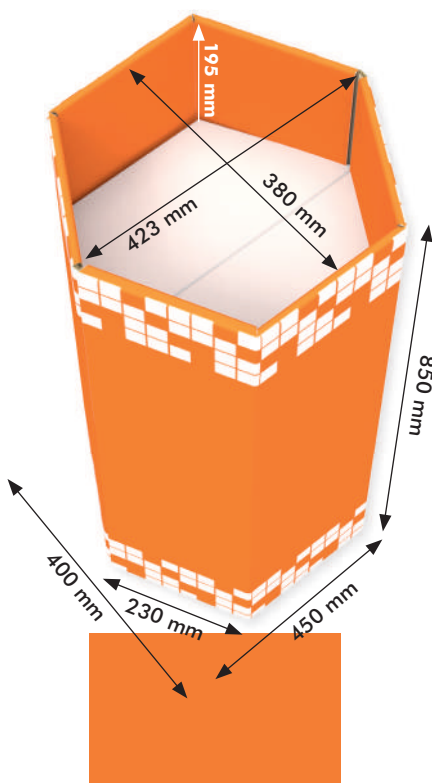

Display 450x400x850 mm [0029471]

Outer overall dimensions:

- Width: 450 mm
- Depth: 400 mm
- Height: 850 mm
- Inner shelf height: 195 mm

Maximum shelf load: 10 kg

Material: Corrugated cardboard 5 mm

Digital Print: Full print (orange areas)

Prices:

- 25 Pcs: 27.50 €/Pcs
- 50 Pcs: 20.72 €/Pcs
- 100 Pcs: 18.24 €/Pcs
- 150 Pcs: 17.34 €/Pcs
- 250 Pcs: 16.64 €/Pcs
- 500 Pcs: 15.94 €/Pcs

Prices without VAT

Delivery EXW Timișoara, Romania

What is included in the price:

- The flat folded display individually packed in a brown carton box
- Assembly instructions
- Pallet packaging

Optionals (not included in the prices):

- Clear plastic bottom tray against humidity

Packing

Individual box:
880x700x50 mm - 2 kg

One pallet:

- 50 Pcs
- 122 kg
- 800x1200x1905 mm

[The pallet height may vary, depending on the specific truck requirements]