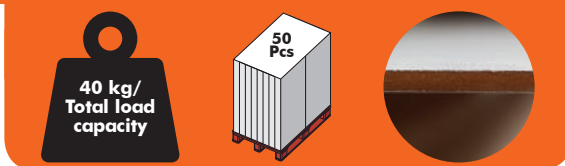

Display HDF 300x408x1225+315 mm Header [0042993]

Prices:

- 25 Pcs: 43.42 €/Pcs
- 50 Pcs: 40.10 €/Pcs
- 100 Pcs: 38.22 €/Pcs
- 150 Pcs: 37.70 €/Pcs
- 250 Pcs: 36.84 €/Pcs
- 500 Pcs: 36.14 €/Pcs

Prices without VAT

Delivery EXW Timișoara, Romania

What is included in the price:

- The flat folded display individually packed in a brown carton box
- Assembly instructions
- Pallet packaging

Optionals (not included in the prices):

- Header in different shape & format
- Clear shelf liners to attach price labels

Packing:

Individual box:
1250 x 430 x 40 mm - 5 kg

One pallet:

- 50 Pcs
- 275 kg
- 800x1200x1500 mm

[The pallet height may vary, depending on the specific truck requirements]