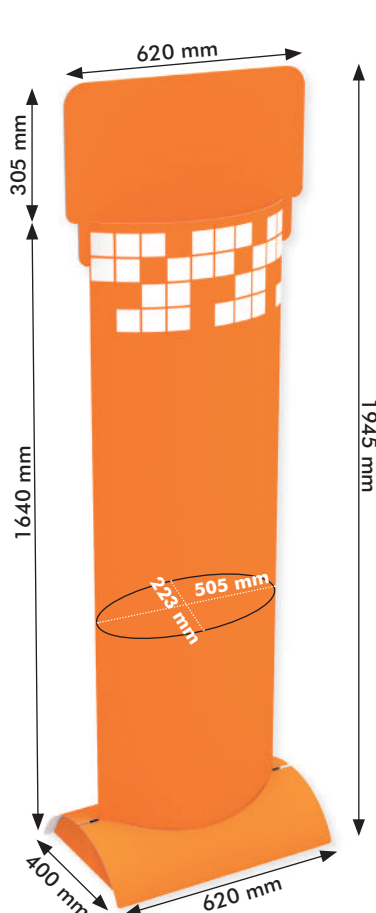

Display Totem 400x620x1640+303 mm Header [0030500]

Outer overall dimensions:

- Width: 620 mm
- Depth: 400 mm
- Height: 1640 mm (without header)
- Standard header: 305x620 mm (visible)

Totem shaft dimensions: