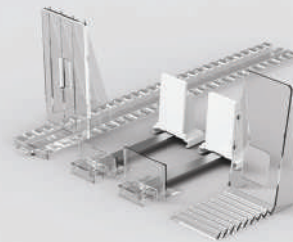

Product Presentation

www.artmatch.net