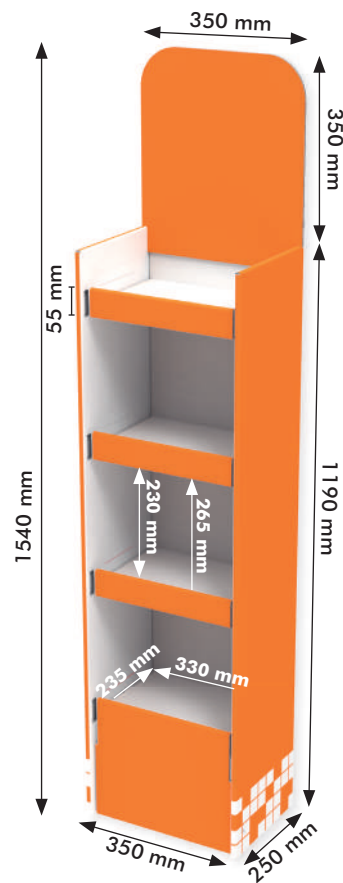

Outer overall dimensions:

- Width: 280 mm
- Depth: 195 mm
- Height: 1190 mm (without header)
- Standard header: 280x350 mm (visible)

Inner shelf dimensions:

- Width: 250 mm
- Depth: 165 mm
- Space between shelves: 275 mm
- Distance between shelf fronts: 230 mm

Optionals (not included in the prices):

- Header in different shape & format
- Clear shelf liners to attach price labels
- Clear plastic bottom tray against humidity

Packing

Individual box:
1210x360x60 mm - 2.5 kg

One pallet:

- 78 Pcs
- 217 kg
- 800x1200x2305 mm

[The pallet height may vary, depending on the specific truck requirements]

Outer overall dimensions:

- Width: 350 mm
- Depth: 250 mm
- Height: 1190 mm (without header)
- Standard header: 350x350 mm (visible)

Inner shelf dimensions:

- Width: 330 mm
- Depth: 235 mm
- Space between shelves: 265 mm
- Distance between shelf fronts: 230 mm

Maximum shelf load: 15 kg

Material: Corrugated cardboard 5 mm

Digital Print: Front, sides, header front side (orange areas)