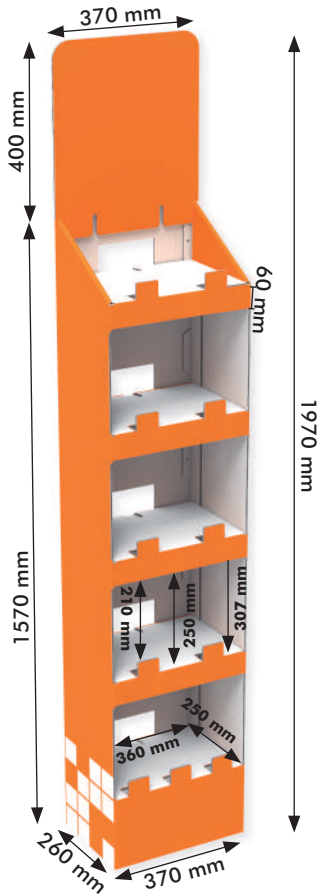

One pallet:

- 500 Pcs
- 150 kg
- 800x1200x1500 mm

[The pallet height may vary, depending on the specific truck requirements]

Counter Display 235x210x220+160 mm Header [0029977]

Outer overall dimensions:

- Width: 220 mm
- Depth: 235 mm
- Height: 210 mm (without header)
- Standard header: 160x220 mm (visible)

One pallet:

- 76 Pcs
- 144 kg
- 800x1200x2185 mm

[The pallet height may vary, depending on the specific truck requirements]

Outer overall dimensions:

- Width: 415 mm
- Depth: 350 mm
- Height: 990 mm (without header)
- Standard header: 410x360 mm (visible)

[The pallet height may vary, depending on the specific truck requirements]

Display 430x335x537+423 mm Header [0045617]

Outer overall dimensions:

- Width: 335 mm
- Depth: 430 mm
- Height: 537 mm (without header)
- Standard header: 335x423 mm (visible)

Material: Corrugated cardboard 5 mm

Digital Print: Front, sides, header front side (orange areas)

Display 260x370x1570+400 mm Header [0030465]

Outer overall dimensions:

- Width: 370 mm
- Depth: 260 mm
- Height: 1570 mm (without header)
- Standard header: 400x370 mm (visible)