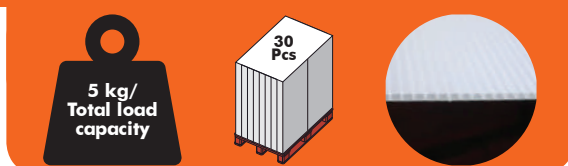

Prices:

• 15 Pcs:	60.98 €/Pcs
• 30 Pcs:	48.80 €/Pcs
• 60 Pcs:	44.76 €/Pcs
• 90 Pcs:	43.62 €/Pcs
• 150 Pcs:	43.32 €/Pcs
• 300 Pcs:	43.06 €/Pcs

Prices without VAT

Delivery EXW Timișoara, Romania

What is included in the price:

- The flat folded display individually packed in a brown carton box
- Assembly instructions
- 4 plastic rivets needed for manual assembly
- Pallet packaging

Optionals (not included in the prices):

- Clear plastic bottom tray against humidity

Packing:

Individual box:
930x1060x50 mm - 2 kg

One pallet:

- 30 Pcs
- 85 kg
- 800x1200x1205 mm

[The pallet height may vary, depending on the specific truck requirements]