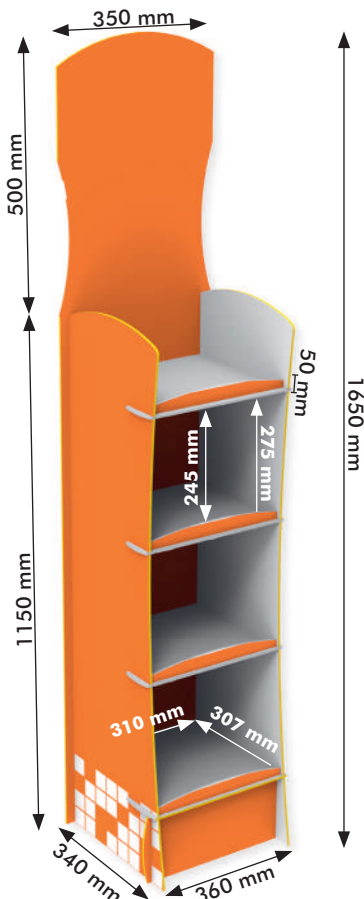

Outer overall dimensions:

- Width: 360 mm
- Depth: 340 mm
- Height: 1650 mm

Inner shelf dimensions:

- Width: 310 mm
- Depth: 307 mm
- Space between shelves: 275 mm
- Distance between shelf fronts: 245 mm

Maximum shelf load: 15 kg

Material: HDF 5 mm

Digital Print: Front, sides, header front side (orange areas)

Prices:

- 22 Pcs: 77.08 €/Pcs
- 44 Pcs: 71.70 €/Pcs
- 88 Pcs: 69.28 €/Pcs
- 132 Pcs: 68.54 €/Pcs
- 220 Pcs: 67.88 €/Pcs
- 440 Pcs: 59.46 €/Pcs

Prices without VAT

Delivery EXW Timișoara, Romania

What is included in the price:

- The flat folded display individually packed in a brown carton box
- Assembly instructions
- Pallet packaging

Optionals (not included in the prices):

- Header in different shape & format
- Clear shelf liners to attach price labels
- Printing on any other sides of the display (back, inside walls)

Packing:

Individual box:
1700x370x50 mm - 5 kg

One pallet:

- 44 Pcs
- 242 kg
- 800x1200x1845 mm

[The pallet height may vary, depending on the specific truck requirements]