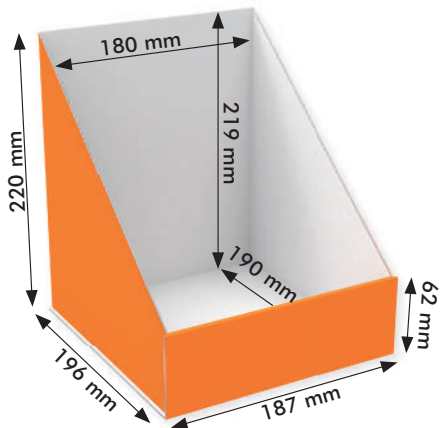

7

Using our displays, the lead times become way shorter and life way more simple for you!

Counter Display 350x415x990+360 mm Header [0043604]

Outer overall dimensions:

- Width: 187 mm
- Depth: 196 mm
- Height: 220 mm

Inner shelf dimensions:

- Width: 185 mm
- Depth: 190 mm
- Height: 220 mm

Maximum load: 500 g

Material: Corrugated cardboard 1,5 mm (CO3E)

Digital Print: Front and sides

Prices:

- 900 Pcs: 0.92 €/Pcs
- 1800 Pcs: 0.82 €/Pcs
- 3600 Pcs: 0.76 €/Pcs
- 5400 Pcs: 0.74 €/Pcs
- 9000 Pcs: 0.72 €/Pcs
- 18000 Pcs: 0.72 €/Pcs

adjustable shelf height
10° or 25°

Outer overall dimensions:

- Width: 225 mm
- Depth: 160 mm
- Height: 360 mm (without header)
- Standard header: 215x55 mm (visible)

Inner shelf dimensions:

- Width: 213 mm
- Depth: 160 mm
- Space between shelves: 110 mm
- Distance between shelf fronts: 80 mm min. -> 160 mm max. (adjustable)

Outer overall dimensions:

- Width: 260 mm
- Depth: 165 mm
- Height: 205 mm (without header)
- Standard header: 85x260 mm (visible)

Inner shelf dimensions:

- Width: 230 mm
- Depth: 150 mm
- Space between shelves: 117 mm
- Distance between shelf fronts: 85 mm