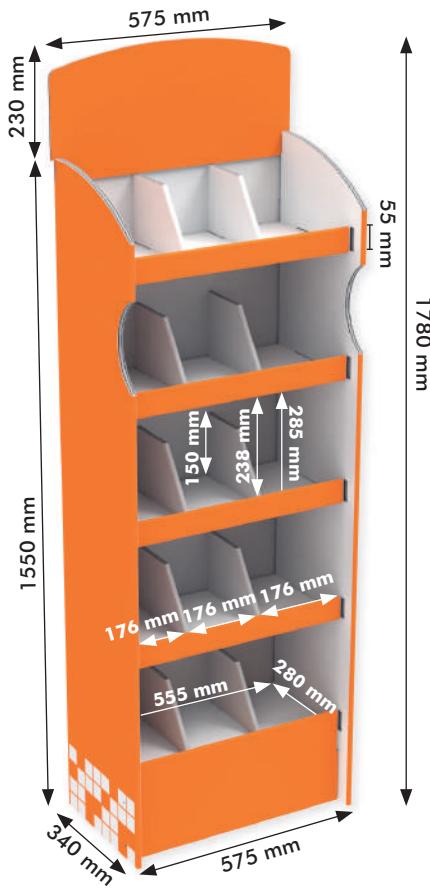

[The pallet height may vary, depending on the specific truck requirements]

Outer overall dimensions:

- Width: 600 mm
- Depth: 455 mm
- Height: 1400 mm (without header)
- Standard header: 65x580 mm (visible)

Inner shelf dimensions:

- Top shelf: 580x220x205 mm
- Middle shelf-1: 580x294x205 mm
- Middle shelf-2: 580x365x205 mm
- Bottom shelf: 580x365x205 mm
- Space between shelves: 205 mm
- Distance between shelf fronts: 192 mm

Maximum shelf load: 6 kg

Material: Corrugated cardboard 5 mm

Digital Print: Front, sides (inside+outside), header front and back side (orange areas)

Display 340x575x1550+230 mm Header [0030881]

Outer overall dimensions:

- Width: 575 mm
- Depth: 340 mm
- Height: 1550 mm (without header)
- Standard header: 230x575 mm (visible)

Inner shelf dimensions:

- Width: 575 mm
- Depth: 340 mm
- Space between shelves: 285 mm
- Distance between shelf fronts: 238 mm
- Space between dividers: 176 mm
- Dividers height: 150 mm