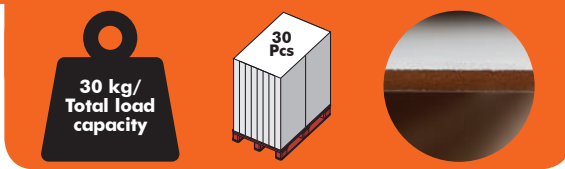

Display HDF 342x540x1200+340 mm Header [0043828]

Prices:

- 15 Pcs: 61.92 €/Pcs
- 30 Pcs: 53.44 €/Pcs
- 60 Pcs: 47.90 €/Pcs
- 90 Pcs: 47.34 €/Pcs
- 150 Pcs: 44.60 €/Pcs
- 300 Pcs: 43.92 €/Pcs

Prices without VAT

Delivery EXW Timișoara, Romania

What is included in the price:

- The flat folded display individually packed in a brown carton box
- Assembly instructions
- Pallet packaging

Optionals (not included in the prices):

- Header in different shape & format
- Clear shelf liners to attach price labels
- Printing on any other sides of the display (back, inside walls)

Packing:

Individual box:
1239x566x51 mm - 7 kg

One pallet:

- 30 Pcs
- 235 kg
- 800x1200x1380 mm

[The pallet height may vary, depending on the specific truck requirements]