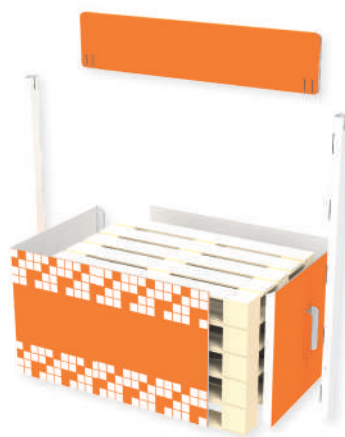

Display Pallet-wrap 1310x820x1630+150 mm [0030763]

Prices:

- 11 Pcs: 61.76 €/Pcs
- 23 Pcs: 43.14 €/Pcs
- 46 Pcs: 35.48 €/Pcs
- 69 Pcs: 32.84 €/Pcs
- 115 Pcs: 30.64 €/Pcs
- 230 Pcs: 29.00 €/Pcs

Prices without VAT

Delivery EXW Timișoara, Romania

What is included in the price:

- The flat folded display individually packed in a brown carton box
- Assembly instructions
- 4 tree clips needed for manual assembly
- Pallet packaging

Packing

Individual box:
1375x765x50 mm - 4.5 kg

One pallet:

- 23 Pcs
- 126 kg
- 800x1200x1520 mm

[The pallet height may vary, depending on the specific truck requirements]

Outer overall dimensions:

- Width: 1310 mm
- Depth: 820 mm
- Height: 1630 mm (without header)
- Height: 1780 mm (with Header)
- Standard header: 300x1370 mm (visible)

Material: Corrugated cardboard 5 mm

Digital Print: Full print one side (orange areas)