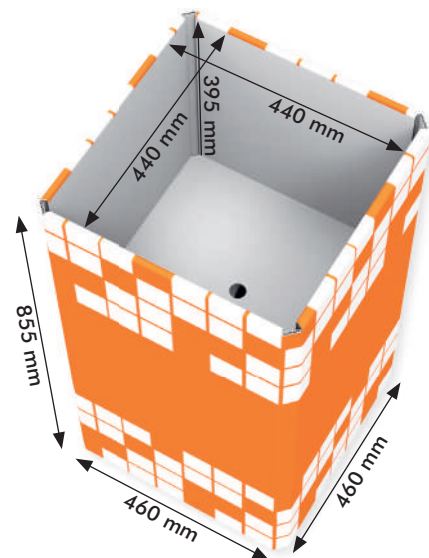

Outer overall dimensions:

- Width: 460 mm
- Depth: 460 mm
- Height: 855 mm (without header)

Inner shelf dimensions:

- Width: 440 mm
- Depth: 440 mm
- Height: 395 mm

Maximum shelf load: 5 kg

Material: Polypropylene 5 mm