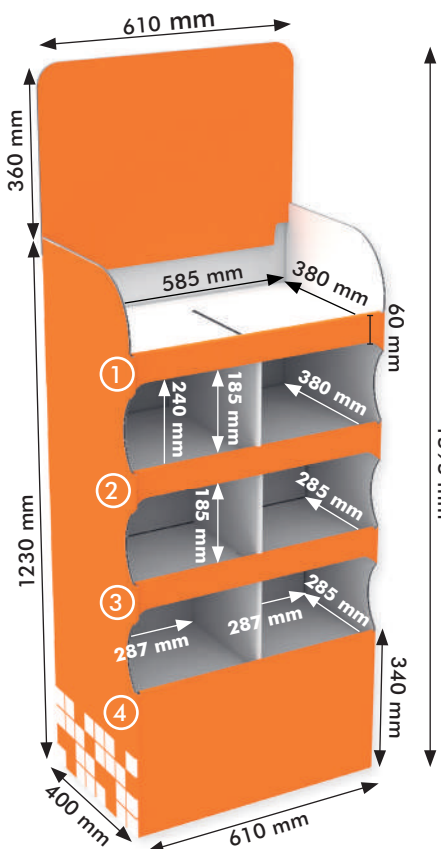

Outer overall dimensions:

- Width: 280 mm
- Depth: 195 mm
- Height: 1190 mm (without header)
- Standard header: 280x350 mm (visible)

Inner shelf dimensions:

- Width: 250 mm
- Depth: 165 mm
- Space between shelves: 275 mm
- Distance between shelf fronts: 230 mm

Inner shelf dimensions:

- Width: 357 mm
- Depth: 380 mm

Maximum shelf load: 14 kg

Material: Corrugated cardboard 5 mm

Digital Print: Front, sides, header front side (orange areas)

Display 400x600x1595+360 mm Header [0030889]