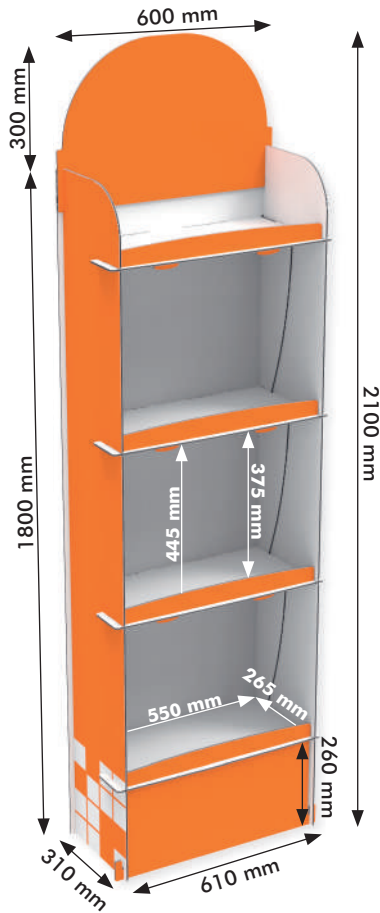

Display HDF 310x610x1800+300 mm [0037227]

Outer overall dimensions:

- Width: 610 mm
- Depth: 310 mm
- Height: 1800 mm (without header)
- Standard header: 300x600 mm (visible)

Inner shelf dimensions:

- Width: 550 mm
- Depth: 265 mm
- Space between shelves: 445 mm
- Distance between shelf fronts: 375 mm

Maximum shelf load: 25 kg

Material: HDF 5 mm

Digital Print: Front, sides, header front side (orange areas)

Prices:

- 22 Pcs: 75.00 €/Pcs
- 44 Pcs: 66.24 €/Pcs
- 88 Pcs: 65.60 €/Pcs
- 132 Pcs: 65.36 €/Pcs
- 220 Pcs: 64.66 €/Pcs
- 440 Pcs: 49.92 €/Pcs

Prices without VAT

Delivery EXW Timișoara, Romania

What is included in the price:

- The flat folded display individually packed in a brown carton box
- Assembly instructions
- Pallet packaging

Optionals (not included in the prices):

- Header in different shape & format
- Clear shelf liners to attach price labels
- Clear plastic bottom tray against humidity

Packing

Individual box:
1820x620x26 mm - 10 kg

One pallet:

- 44 Pcs
- 440 kg
- 800x1200x1820 mm

[The pallet height may vary, depending on the specific truck requirements]