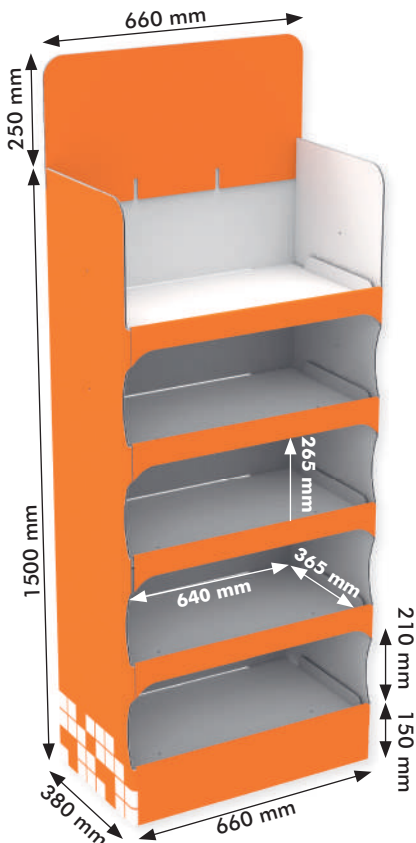

One pallet:

- 76 Pcs
- 144 kg
- 800x1200x2185 mm

[The pallet height may vary, depending on the specific truck requirements]

Outer overall dimensions:

- Width: 415 mm
- Depth: 350 mm
- Height: 990 mm (without header)
- Standard header: 410x360 mm (visible)

[The pallet height may vary, depending on the specific truck requirements]

Display 430x335x537+423 mm Header [0045617]

Outer overall dimensions:

- Width: 335 mm
- Depth: 430 mm
- Height: 537 mm (without header)
- Standard header: 335x423 mm (visible)

Material: Corrugated cardboard 5 mm

Digital Print: Front, sides, header front side (orange areas)

Display 260x370x1570+400 mm Header [0030465]

Outer overall dimensions:

- Width: 370 mm
- Depth: 260 mm
- Height: 1570 mm (without header)
- Standard header: 400x370 mm (visible)

Outer overall dimensions:

- Width: 660 mm
- Depth: 380 mm
- Height: 1500 mm (without header)
- Standard header: 250x660 mm (visible)

Inner shelf dimensions:

- Width: 640 mm
- Depth: 365 mm
- Space between shelves: 265 mm
- Distance between shelf fronts: 210 mm