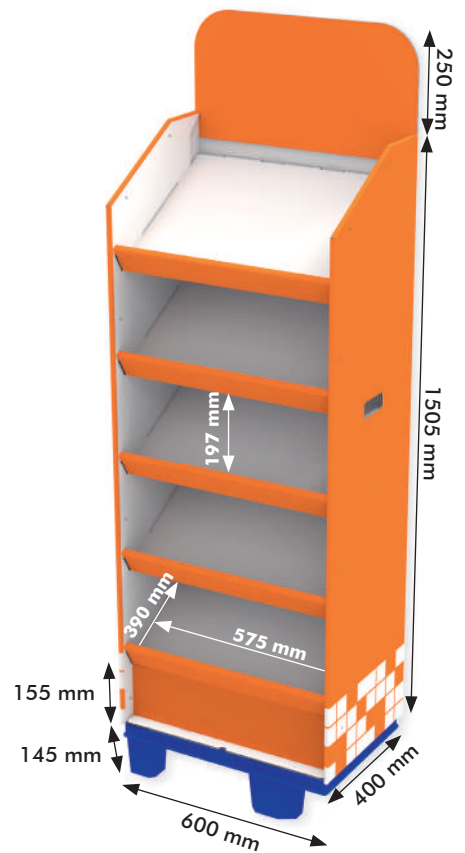

Outer overall dimensions:

- Width: 600 mm
- Depth: 400 mm
- Height: 1505 mm (without header)
- Standard header: 250x600 mm

Inner shelf dimensions:

- Width: 575 mm
- Depth: 390 mm
- Distance between shelf fronts: 197 mm

First 2 shelves load: 6 kg

Last 3 shelves load: 9 kg

Material: Corrugated cardboard 5 mm

Digital Print: Front, sides, header front side (orange areas)