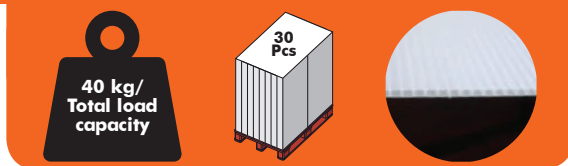

Display 305x405x1250+300 mm Header [0030823]

Prices:

• 15 Pcs:	48.16 €/Pcs
• 30 Pcs:	38.14 €/Pcs
• 60 Pcs:	35.10 €/Pcs
• 90 Pcs:	33.96 €/Pcs
• 150 Pcs:	33.18 €/Pcs
• 300 Pcs:	32.42 €/Pcs

Prices without VAT

Delivery EXW Timișoara, Romania

What is included in the price:

- The flat folded display individually packed in a brown carton box
- Assembly instructions
- 3 Plastic rivets needed for manual assembly
- Pallet packaging

Optionals (not included in the prices):

- Header in different shape & format
- Clear shelf liners to attach price labels
- Clear plastic bottom tray against humidity

Packing:

Individual box:
1330x760x40 mm - 4 kg

One pallet:

- 30 Pcs
- 142 kg
- 800x1200x1475 mm

[The pallet height may vary, depending on the specific truck requirements]