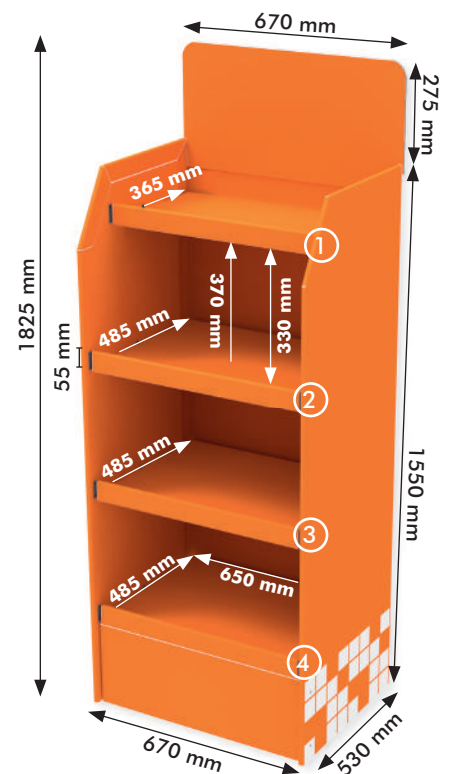

Display 370x470x1580 mm [0030822]

Prices:

• 11 Pcs:	54.72 €/Pcs
• 23 Pcs:	41.88 €/Pcs
• 46 Pcs:	36.04 €/Pcs
• 69 Pcs:	34.74 €/Pcs
• 115 Pcs:	33.36 €/Pcs
• 230 Pcs:	32.08 €/Pcs

Prices without VAT

Delivery EXW Timișoara, Romania

What is included in the price:

- The flat folded display individually packed in a brown carton box
- Assembly instructions
- 8 Plastic rivets needed for manual assembly
- Pallet packaging
- Header

Optionals (not included in the prices):

- Clear shelf liners to attach price labels
- Clear plastic bottom tray against humidity

Packing:

Individual box:
1600x485x70 mm - 4.8 kg

One pallet:

- 23 Pcs
- 133 kg
- 800x1200x1745 mm

[The pallet height may vary, depending on the specific truck requirements]

Display 530x670x1550+275 mm Header [0030828]

Prices:

• 7 Pcs:	84.10 €/Pcs
• 15 Pcs:	60.12 €/Pcs
• 30 Pcs:	54.66 €/Pcs
• 45 Pcs:	51.82 €/Pcs
• 75 Pcs:	49.78 €/Pcs
• 150 Pcs:	44.24 €/Pcs

Prices without VAT

Delivery EXW Timișoara, Romania

What is included in the price:

- The flat folded display individually packed in a brown carton box
- Assembly instructions
- 4 plastic rivets needed for manual assembly
- Pallet packaging

Optionals (not included in the prices):

- Header in different shape & format
- Clear shelf liners to attach price labels
- Clear plastic bottom tray against humidity

Packing:

Individual box:
1865x685x85 mm - 6.8 kg

One pallet:

- 15 Pcs
- 124 kg
- 800x1200x2010 mm

[The pallet height may vary, depending on the specific truck requirements]