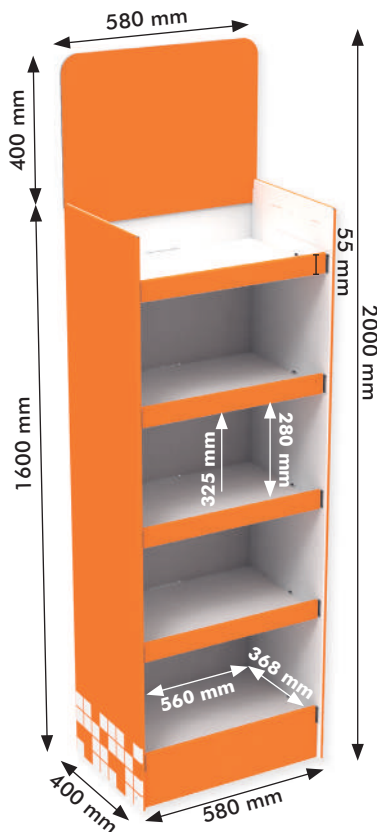

[The pallet height may vary, depending on the specific truck requirements]

Outer overall dimensions:

- Width: 600 mm
- Depth: 455 mm
- Height: 1400 mm (without header)
- Standard header: 65x580 mm (visible)

- Width: 575 mm
- Depth: 340 mm
- Height: 1550 mm (without header)
- Standard header: 230x575 mm (visible)

Inner shelf dimensions:

- Width: 575 mm
- Depth: 340 mm
- Space between shelves: 285 mm
- Distance between shelf fronts: 238 mm
- Space between dividers: 176 mm
- Dividers height: 150 mm

Options (not included in the prices):

- Header in different shape & format,
- Clear shelf liners to attach price labels,
- Clear plastic bottom tray against humidity

Packing:

Individual box:
1700x606x70 mm - 4.7 kg

One pallet:

- 22 Pcs
- 126 kg
- 800x1200x1845 mm

[The pallet height may vary, depending on the specific truck requirements]

Display 400x580x1600+400 mm Header [0030860]

Outer overall dimensions:

- Width: 580 mm
- Depth: 400 mm
- Height: 1600 mm (without header)
- Standard header: 400x580 mm (visible)