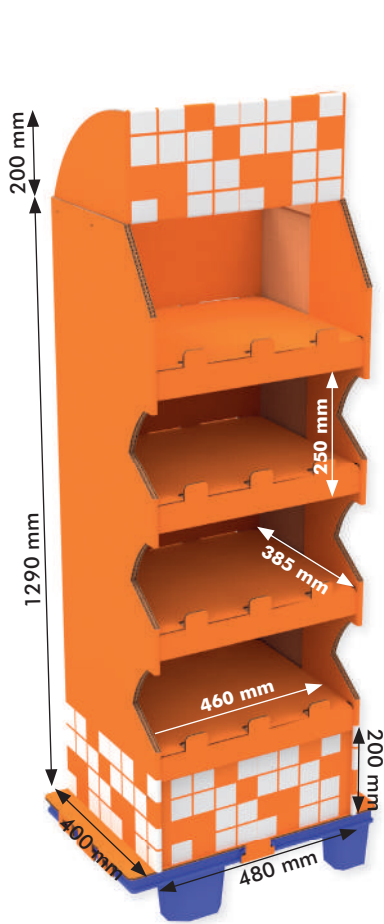

Inner shelf dimensions:

- Width: 580 mm
- Depth: 437 mm
- Space between shelves: 175 mm

Maximum shelf load: 10 kg

Material: Corrugated cardboard 5 mm

Digital Print: Front, sides (inside+outside), header front side (orange areas)

Display 400x480x1290+200 mm Header [0042976]

Outer overall dimensions:

- Width: 480 mm
- Depth: 400 mm
- Height: 1290 mm (without header)
- Standard header: 480x200 mm (visible)

Inner shelf dimensions:

- Width: 460 mm
- Depth: 385 mm
- Distance between shelf: 250 mm