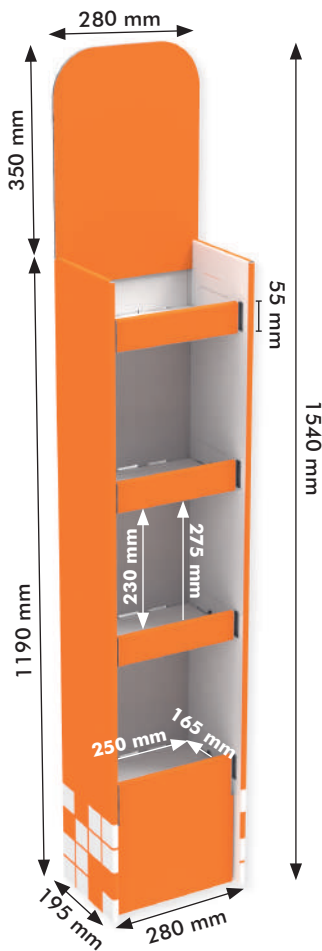

Display 400x480x1290+200 mm Header [0042976]

Outer overall dimensions:

- Width: 480 mm
- Depth: 400 mm
- Height: 1290 mm (without header)
- Standard header: 480x200 mm (visible)

Inner shelf dimensions:

- Width: 460 mm
- Depth: 385 mm
- Distance between shelf: 250 mm

One pallet:

- 23 Pcs
- 150 kg
- 800x1200x900 mm

[The pallet height may vary, depending on the specific truck requirements]

Display 545x600x1570+158 mm Header [0030754]

Outer overall dimensions:

- Width: 610 mm
- Depth: 545 mm
- Height: 1590 mm
- Header: 575x158 mm

Inner shelf dimensions:

- Width: 130 mm x 4
- Depth: 375 mm
- Height: 285 mm

Maximum shelf load: 10 kg

Material: Corrugated cardboard 5 mm

Digital Print: Front, exterior sides and back

Display 195x280x1190+350 mm Header [0028991]

Outer overall dimensions:

- Width: 280 mm
- Depth: 195 mm
- Height: 1190 mm (without header)
- Standard header: 280x350 mm (visible)

Inner shelf dimensions:

- Width: 250 mm
- Depth: 165 mm
- Space between shelves: 275 mm
- Distance between shelf fronts: 230 mm