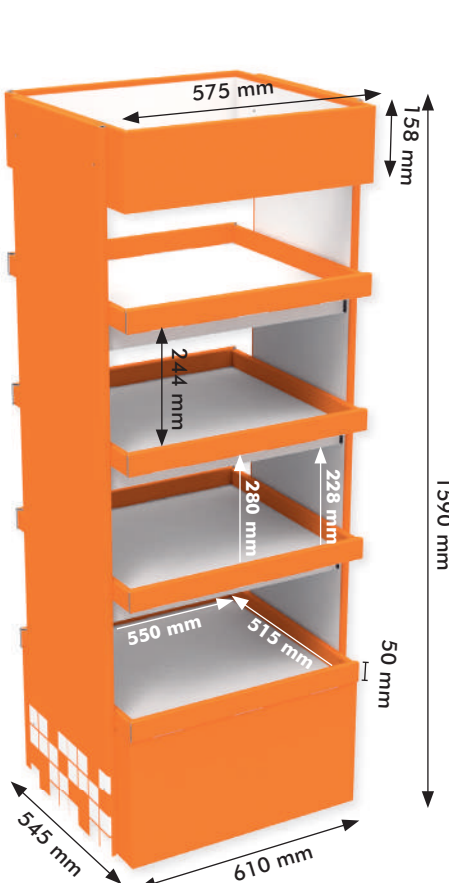

[The pallet height may vary, depending on the specific truck requirements]

Outer overall dimensions:

- Width: 600 mm
- Depth: 455 mm
- Height: 1400 mm (without header)
- Standard header: 65x580 mm (visible)

- Width: 575 mm
- Depth: 340 mm
- Height: 1550 mm (without header)
- Standard header: 230x575 mm (visible)

Inner shelf dimensions:

- Width: 575 mm
- Depth: 340 mm
- Space between shelves: 285 mm
- Distance between shelf fronts: 238 mm
- Space between dividers: 176 mm
- Dividers height: 150 mm

Display 400x480x1290+200 mm Header [0042976]

Outer overall dimensions:

- Width: 480 mm
- Depth: 400 mm
- Height: 1290 mm (without header)
- Standard header: 480x200 mm (visible)

Inner shelf dimensions:

- Width: 460 mm
- Depth: 385 mm
- Distance between shelf: 250 mm

One pallet:

- 23 Pcs
- 150 kg
- 800x1200x900 mm

[The pallet height may vary, depending on the specific truck requirements]

Display 545x600x1570+158 mm Header [0030754]

Outer overall dimensions:

- Width: 610 mm
- Depth: 545 mm
- Height: 1590 mm
- Header: 575x158 mm