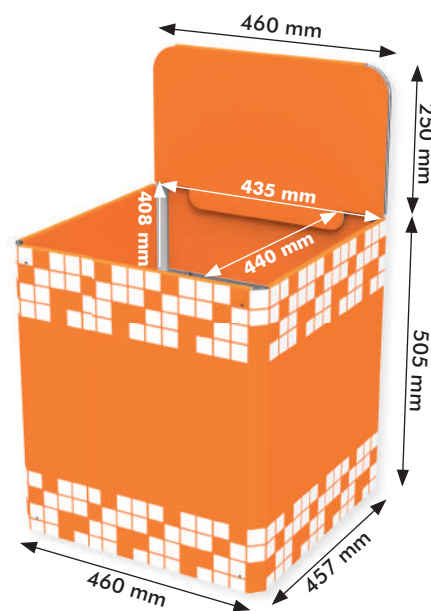

Outer overall dimensions:

- Width: 460 mm
- Depth: 457 mm
- Height: 505 mm (without header)
- Standard header: 250x460 mm (visible)

Inner shelf dimensions:

- Width: 435 mm
- Depth: 440 mm

Maximum shelf load: 10 kg

Material: Corrugated cardboard 5 mm

Digital Print: Full print (orange areas)

Display 465x535x805+328 mm Header [0037291]

Outer overall dimensions:

- Width: 535 mm
- Depth: 465 mm
- Height: 805 mm (without header)
- Standard header: 280x328 mm (visible)

Display 405x575x1680+120 mm Header [0037319]

Outer overall dimensions:

- Width: 575 mm
- Depth: 405 mm
- Height: 1680 mm (without header)
- Standard header: 120x575 mm (visible)

Inner shelf dimensions:

- Width: 555 mm
- Depth: 334 mm
- Space between shelves: 260 mm
- Distance between shelf fronts: 225 mm