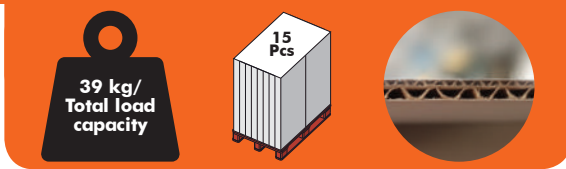

Display 400x600x1505+250 mm Header [0043861]

Prices:

• 7 Pcs:	63.92 €/Pcs
• 15 Pcs:	49.80 €/Pcs
• 30 Pcs:	43.66 €/Pcs
• 45 Pcs:	39.30 €/Pcs
• 75 Pcs:	35.86 €/Pcs
• 150 Pcs:	33.74 €/Pcs

Prices without VAT

Delivery EXW Timișoara, Romania

What is included in the price:

- The flat folded display individually packed in a brown carton box
- Assembly instructions
- 4 plastic rivets needed for manual assembly
- 5 tree clips needed to fix the display on the CHEP pallet
- 10 corraclips
- Pallet packaging

Optionals (not included in the prices):

- CHEP pallet
- Header in different shape & format
- Clear shelf liners to attach price labels
- Printing on any other sides of the display (back, inside walls)

Packing

thermo foil:
1625x640x85 - 3 kg

One pallet:

- 15 Pcs
- 70 kg
- 800x1200x1780 mm

[The pallet height may vary, depending on the specific truck requirements]