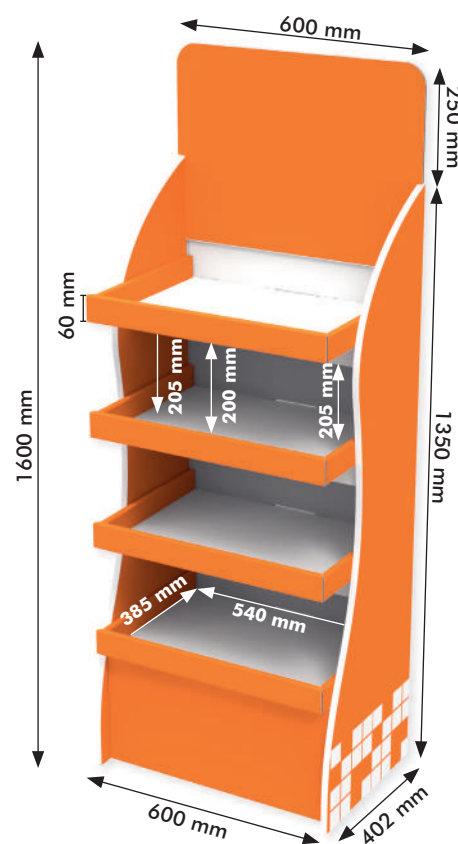

Display 402x600x1350+250 mm Header [0030868]

Prices:

- 5 Pcs: 122.30 €/Pcs
- 10 Pcs: 78.22 €/Pcs
- 20 Pcs: 57.68 €/Pcs
- 30 Pcs: 48.60 €/Pcs
- 50 Pcs: 46.26 €/Pcs
- 100 Pcs: 42.56 €/Pcs

Prices without VAT

Delivery EXW Timișoara, Romania

What is included in the price:

- The flat folded display individually packed in a brown carton box
- Assembly instructions
- Pallet packaging

Optionals (not included in the prices):

- Header in different shape & format
- Clear shelf liners to attach price labels
- Clear plastic bottom tray against humidity

Packing:

Individual box:
1365x600x135 mm - 3.8 kg

One pallet:

- 10 Pcs
- 60 kg
- 800x1200x1510 mm

[The pallet height may vary, depending on the specific truck requirements]

Outer overall dimensions:

- Width: 600 mm
- Depth: 402 mm
- Height: 1350 mm (without header)
- Standard header: 250x600 mm (visible)

Inner shelf dimensions:

- Width: 540 mm
- Depth: 385 mm
- Space between shelves: 250 mm
- Distance between shelf fronts: 200 mm
- Distance between shelf crossbeam: 205 mm

Maximum shelf load: 3 kg

Material: Corrugated cardboard 5 mm

Digital Print: Front, sides (inside+outside), header front side (orange areas)