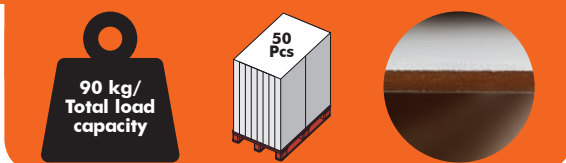

Display HDF 395x453x1404+300 mm Header [0037330]

Prices:

• 25 Pcs:	62.18 €/Pcs
• 50 Pcs:	47.16 €/Pcs
• 100 Pcs:	46.16 €/Pcs
• 150 Pcs:	44.46 €/Pcs
• 200 Pcs:	44.20 €/Pcs
• 500 Pcs:	43.50 €/Pcs

Prices without VAT

Delivery EXW Timișoara, Romania

What is included in the price:

- The flat folded display individually packed in a brown carton box
- Assembly instructions
- Pallet packaging

Optionals (not included in the prices):

- Header in different shape & format
- Clear shelf liners to attach price labels

Packing:

Individual box:
500x1420x30 mm - 5.0 kg

One pallet:

- 50 Pcs
- 275 kg
- 800x1200x1845 mm

[The pallet height may vary, depending on the specific truck requirements]