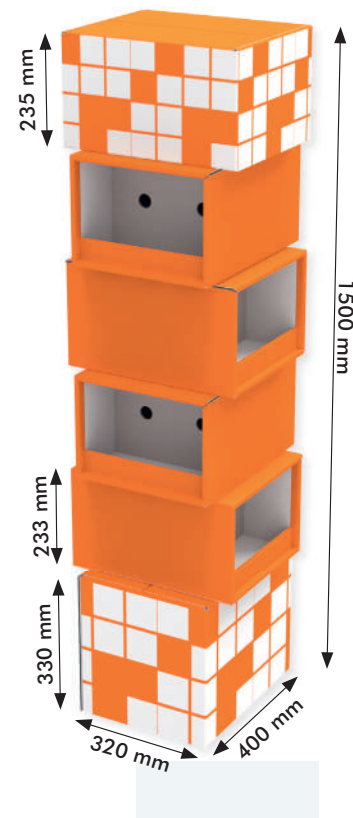

Modular Display 400x320+15000 mm [0043874]

Prices:

- 5 Pcs: 75.94 €/Pcs
- 11 Pcs: 61.06 €/Pcs
- 22 Pcs: 52.30 €/Pcs
- 33 Pcs: 49.52 €/Pcs
- 55 Pcs: 48.14 €/Pcs
- 110 Pcs: 46.18 €/Pcs

Prices without VAT

Delivery EXW Timișoara, Romania

What is included in the price:

- The flat folded display individually packed in a brown carton box
- Pallet packaging

Optionals (not included in the prices):

- Header in different shape & format
- Clear shelf liners to attach price labels
- Clear plastic bottom tray against humidity

Packing

Individual box:
840x1330x70 mm - 5kg

One pallet:

- 11 Pcs
- 80 kg
- 800x1200x1500 mm

[The pallet height may vary, depending on the specific truck requirements]

Outer overall dimensions:

- Width: 320 mm
- Depth: 400 mm
- Height: 1500 mm

Inner shelf dimensions:

- Width: 300 mm
- Depth: 114 mm

Maximum shelf load: 5 kg

Material: Corrugated cardboard 5 mm

Digital Print: Front, sides, back (orange areas)