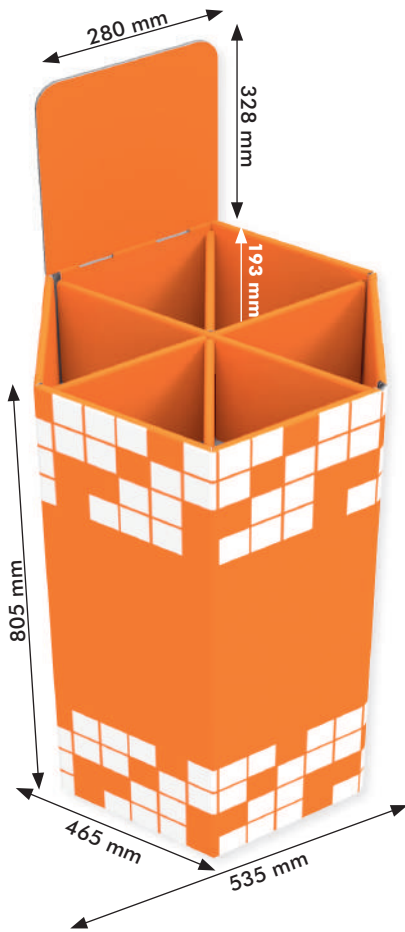

Outer overall dimensions:

- Width: 460 mm
- Depth: 457 mm
- Height: 505 mm (without header)
- Standard header: 250x460 mm (visible)

Inner shelf dimensions:

- Width: 435 mm
- Depth: 440 mm

Maximum shelf load: 10 kg

Material: Corrugated cardboard 5 mm

Digital Print: Full print (orange areas)

Display 465x535x805+328 mm Header [0037291]

Outer overall dimensions:

- Width: 535 mm
- Depth: 465 mm
- Height: 805 mm (without header)
- Standard header: 280x328 mm (visible)

Display 405x575x1680+120 mm Header [0037319]

Outer overall dimensions:

- Width: 575 mm
- Depth: 405 mm
- Height: 1680 mm (without header)
- Standard header: 120x575 mm (visible)

Inner shelf dimensions:

- Width: 555 mm
- Depth: 334 mm
- Space between shelves: 260 mm
- Distance between shelf fronts: 225 mm