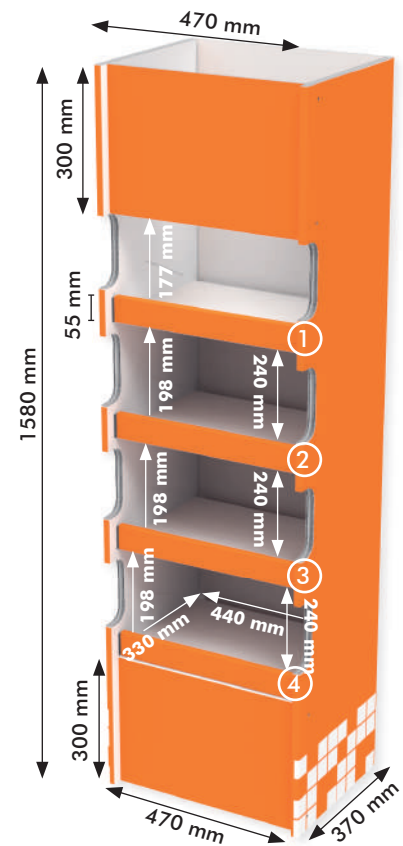

Display 370x470x1580 mm [0030822]

Prices:

• 11 Pcs:	54.72 €/Pcs
• 23 Pcs:	41.88 €/Pcs
• 46 Pcs:	36.04 €/Pcs
• 69 Pcs:	34.74 €/Pcs
• 115 Pcs:	33.36 €/Pcs
• 230 Pcs:	32.08 €/Pcs

Prices without VAT

Delivery EXW Timișoara, Romania

What is included in the price:

- The flat folded display individually packed in a brown carton box
- Assembly instructions
- 8 Plastic rivets needed for manual assembly
- Pallet packaging
- Header

Optionals (not included in the prices):

- Clear shelf liners to attach price labels
- Clear plastic bottom tray against humidity

Packing:

Individual box:
1600x485x70 mm - 4.8 kg

One pallet:

- 23 Pcs
- 133 kg
- 800x1200x1745 mm

[The pallet height may vary, depending on the specific truck requirements]

Display 530x670x1550+275 mm Header [0030828]

Prices:

• 7 Pcs:	84.10 €/Pcs
• 15 Pcs:	60.12 €/Pcs
• 30 Pcs:	54.66 €/Pcs
• 45 Pcs:	51.82 €/Pcs
• 75 Pcs:	49.78 €/Pcs
• 150 Pcs:	44.24 €/Pcs

Prices without VAT

Delivery EXW Timișoara, Romania

What is included in the price:

- The flat folded display individually packed in a brown carton box
- Assembly instructions
- 4 plastic rivets needed for manual assembly
- Pallet packaging

Optionals (not included in the prices):

- Header in different shape & format
- Clear shelf liners to attach price labels
- Clear plastic bottom tray against humidity

Packing:

Individual box:
1865x685x85 mm - 6.8 kg

One pallet:

- 15 Pcs
- 124 kg
- 800x1200x2010 mm

[The pallet height may vary, depending on the specific truck requirements]