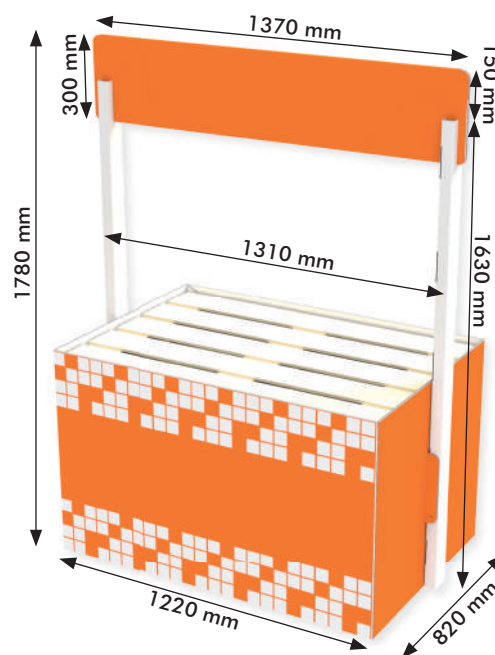

Display Pallet-wrap 1310x820x1630+150 mm [0030763]

Prices:

- 11 Pcs: 61.76 €/Pcs
- 23 Pcs: 43.14 €/Pcs
- 46 Pcs: 35.48 €/Pcs
- 69 Pcs: 32.84 €/Pcs
- 115 Pcs: 30.64 €/Pcs
- 230 Pcs: 29.00 €/Pcs

Prices without VAT

Delivery EXW Timișoara, Romania

What is included in the price:

- The flat folded display individually packed in a brown carton box
- Assembly instructions
- 4 tree clips needed for manual assembly
- Pallet packaging

Packing

Individual box:
1375x765x50 mm - 4.5 kg

One pallet:

- 23 Pcs
- 126 kg
- 800x1200x1520 mm

[The pallet height may vary, depending on the specific truck requirements]

Outer overall dimensions:

- Width: 1310 mm
- Depth: 820 mm
- Height: 1630 mm (without header)
- Height: 1780 mm (with Header)
- Standard header: 300x1370 mm (visible)

Material: Corrugated cardboard 5 mm

Digital Print: Full print one side (orange areas)