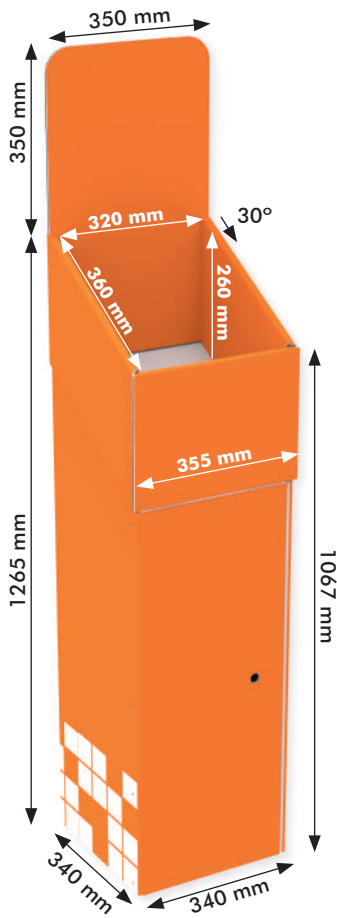

One pallet:

- 500 Pcs
- 150 kg
- 800x1200x1500 mm

[The pallet height may vary, depending on the specific truck requirements]

Counter Display 235x210x220+160 mm Header [0029977]

Outer overall dimensions:

- Width: 220 mm
- Depth: 235 mm
- Height: 210 mm (without header)
- Standard header: 160x220 mm (visible)

Outer overall dimensions:

- Width: 260 mm
- Depth: 165 mm
- Height: 205 mm (without header)
- Standard header: 85x260 mm (visible)

Inner shelf dimensions:

- Width: 230 mm
- Depth: 150 mm
- Space between shelves: 117 mm
- Distance between shelf fronts: 85 mm

Inner shelf dimensions:

- Top shelf: 400x150x225 mm
- Middle shelf: 400x240x225 mm
- Bottom shelf: 400x330x225 mm
- Space between shelves: 176 mm

Maximum shelf load: 2 kg

Material: Corrugated cardboard 5 mm

Digital Print: Front, sides, header front side (orange areas)

Display 340x340x1265+350 mm Header [0030912]

Outer overall dimensions:

- Width: 355 mm
- Depth: 340 mm
- Height: 1265 mm (without header)
- Standard header: 350x350 mm (visible)