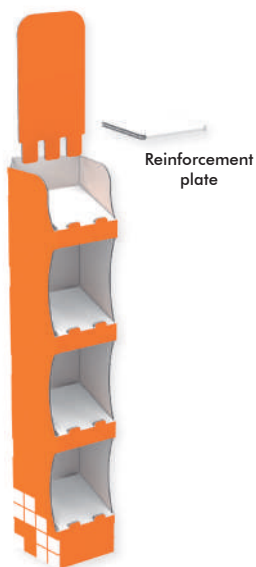

Prices:

- 55 Pcs: 16.62 €/Pcs
- 110 Pcs: 13.66 €/Pcs
- 220 Pcs: 11.86 €/Pcs
- 330 Pcs: 11.60 €/Pcs
- 550 Pcs: 11.28 €/Pcs
- 1100 Pcs: 11.22 €/Pcs

Prices without VAT

Delivery EXW Timișoara, Romania

What is included in the price:

- The flat folded display individually packed in a brown carton box
- 3 Plastic rivets needed for manual assembly
- Assembly instructions
- Pallet packaging

Optionals (not included in the prices):

- Header in different shape & format
- Clear shelf liners to attach price labels
- Clear plastic bottom tray against humidity

Packing

Individual box:
1200x440x32 mm - 1.25 kg

One pallet:

- 110 Pcs
- 160 kg
- 800x1200x2350 mm

[The pallet height may vary, depending on the specific truck requirements]