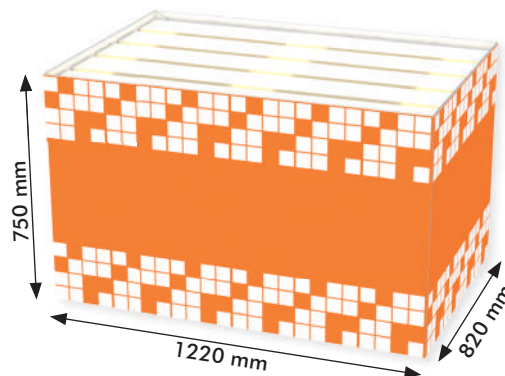

Display Pallet-wrap 1220x820x750 mm [0030602]

Prices:

- 17 Pcs: 36.46 €/Pcs
- 35 Pcs: 27.74 €/Pcs
- 70 Pcs: 23.88 €/Pcs
- 105 Pcs: 22.62 €/Pcs
- 175 Pcs: 21.50 €/Pcs
- 350 Pcs: 20.44 €/Pcs

Prices without VAT

Delivery EXW Timișoara, Romania

What is included in the price:

- The flat folded display individually packed in a brown carton box
- Assembly instructions
- Pallet packaging

Packing

Individual box:
1245x765x33 mm - 3.3 kg

One pallet:

- 35 Pcs
- 138 kg
- 800x1200x1390 mm

[The pallet height may vary, depending on the specific truck requirements]

Outer overall dimensions:

- Width: 1220 mm
- Depth: 820 mm
- Height: 750 mm

Material: Corrugated cardboard 5 mm

Digital Print: Full print one side (orange areas)