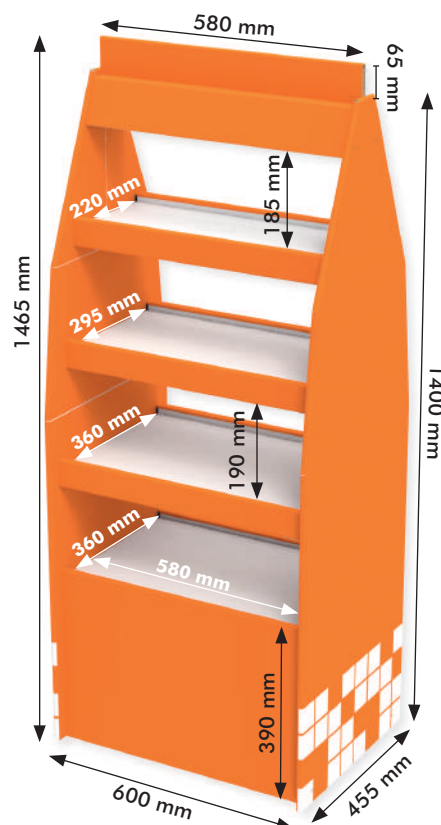

One pallet:

- 28 Pcs
- 107 kg
- 800x1200x2225 mm

[The pallet height may vary, depending on the specific truck requirements]

Display 200x200x1190+350 mm Header [0028915]

Outer overall dimensions:

- Width: 200 mm
- Depth: 200 mm
- Height: 1190 mm (without header)
- Standard header: 200x350 mm (visible)

- Header in different shape & format
- Clear shelf liners to attach price labels
- Clear plastic bottom tray against humidity

Packing

Individual box:
1425x525x90 mm - 4.7 kg

One pallet:

- 17 Pcs
- 102 kg
- 800x1200x1570 mm

[The pallet height may vary, depending on the specific truck requirements]

Outer overall dimensions:

- Width: 600 mm
- Depth: 455 mm
- Height: 1400 mm (without header)
- Standard header: 65x580 mm (visible)

- Width: 575 mm
- Depth: 340 mm
- Height: 1550 mm (without header)
- Standard header: 230x575 mm (visible)

Inner shelf dimensions:

- Width: 575 mm
- Depth: 340 mm
- Space between shelves: 285 mm
- Distance between shelf fronts: 238 mm
- Space between dividers: 176 mm
- Dividers height: 150 mm