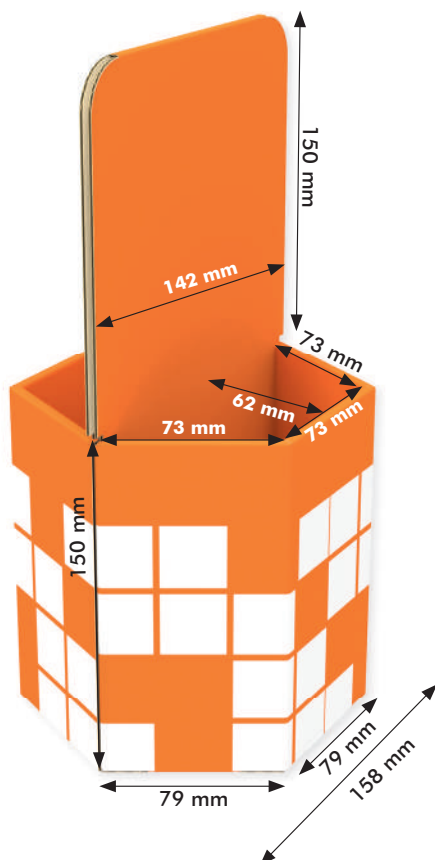

7

Using our displays, the lead times become way shorter and life way more simple for you!

Counter Display 350x415x990+360 mm Header [0043604]

Outer overall dimensions:

- Width: 187 mm
- Depth: 196 mm
- Height: 220 mm

- Header in different shape & format
- Clear shelf liners to attach price labels
- Clear plastic bottom tray against humidity
- Printing on any other sides of the display (back or inside)

Packing

Thermo foil:
540x708x75 mm - 5 kg

One pallet:

- 1800 Pcs
- 205 kg
- 800x1200x1145 mm

[The pallet height may vary, depending on the specific truck requirements]

Counter Display 158x150+150 mm Header [0042973]

Outer overall dimensions:

- Width: 158 mm
- Depth: 140 mm
- Height: 150 mm (without header)
- Standard header: 150x142 mm

Inner shelf dimensions:

- Width: 142 mm
- Depth: 62 mm
- Height: 150 mm

Maximum load: 500 g

Material: Corrugated cardboard 1,5 mm (CO3E)

Digital Print: Full print (orange areas)

Prices:

- 440 Pcs: 2.26 €/Pcs
- 880 Pcs: 2.10 €/Pcs
- 1760 Pcs: 2.06 €/Pcs
- 2640 Pcs: 2.04 €/Pcs
- 4400 Pcs: 1.80 €/Pcs
- 8800 Pcs: 1.62 €/Pcs