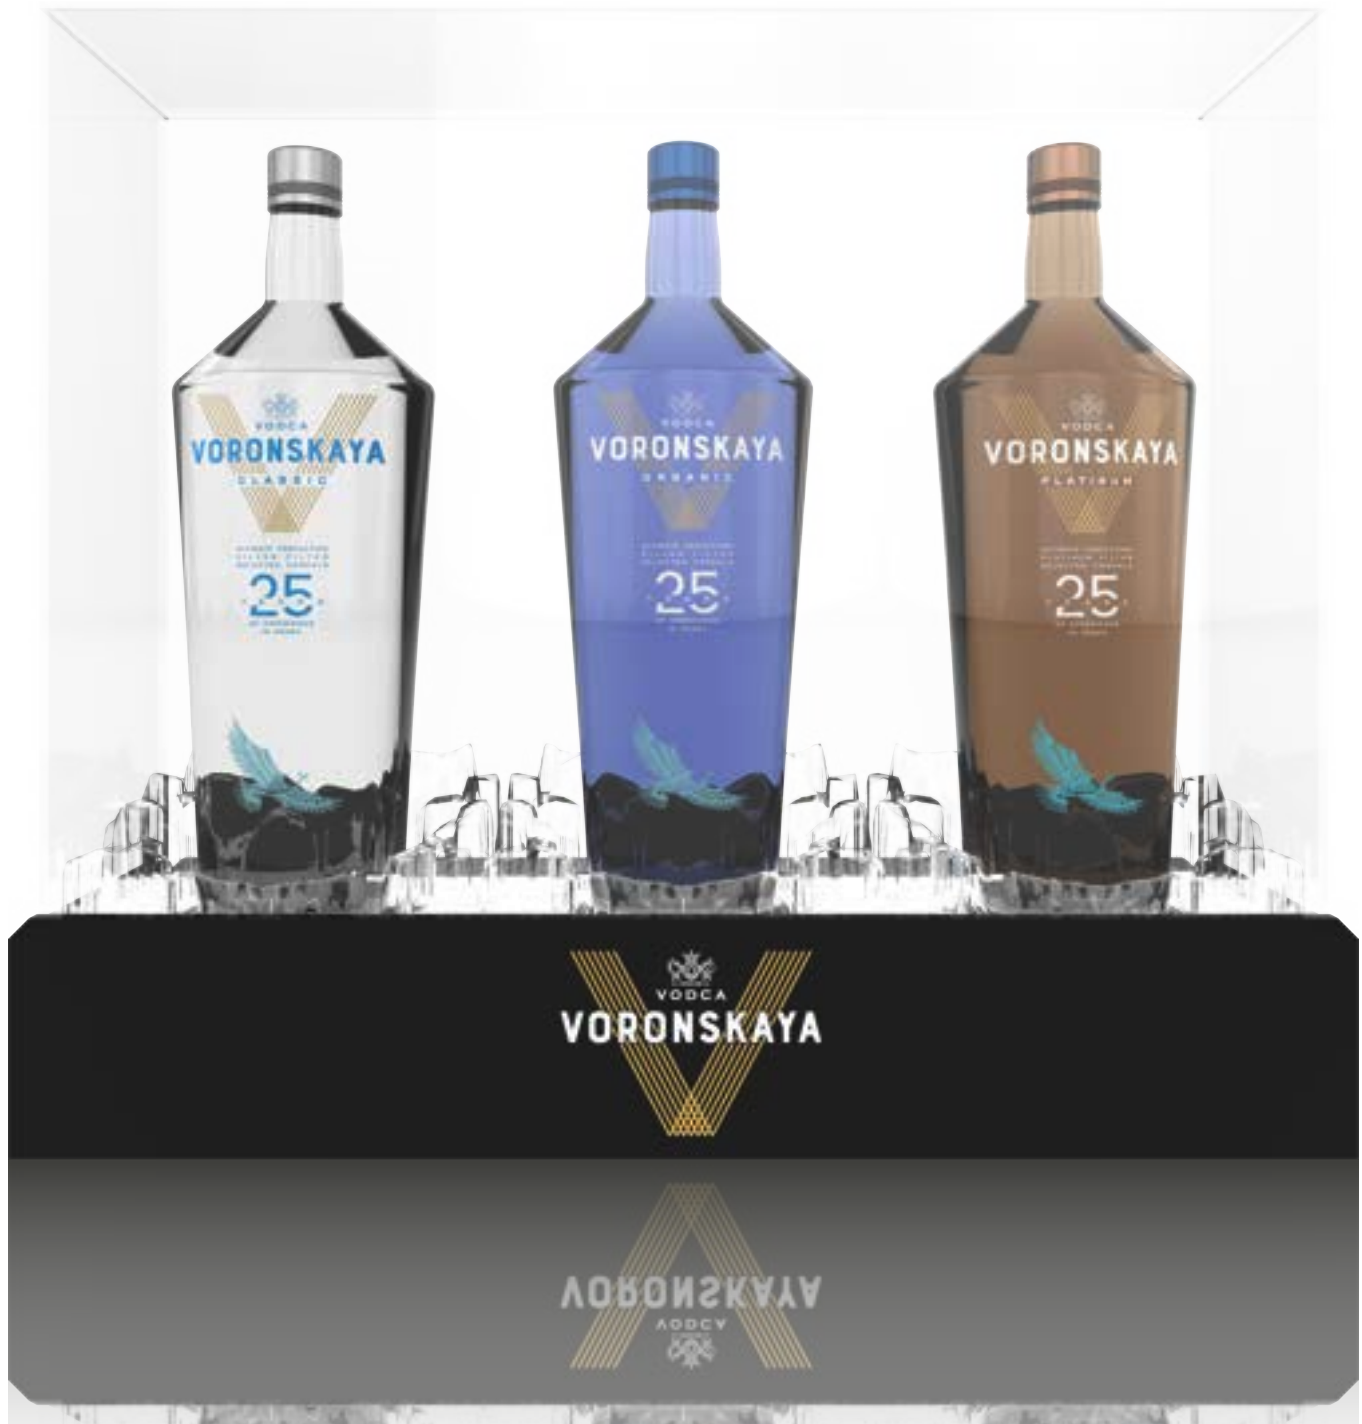

VORONSKAYA

BOTTLE GLORYFIER

MATERIALS: PLEXYGLASS 5MM, PLEXYGLASS 2MM
ILLUMINATED AND VACUUM FORMED
GLORIFIER